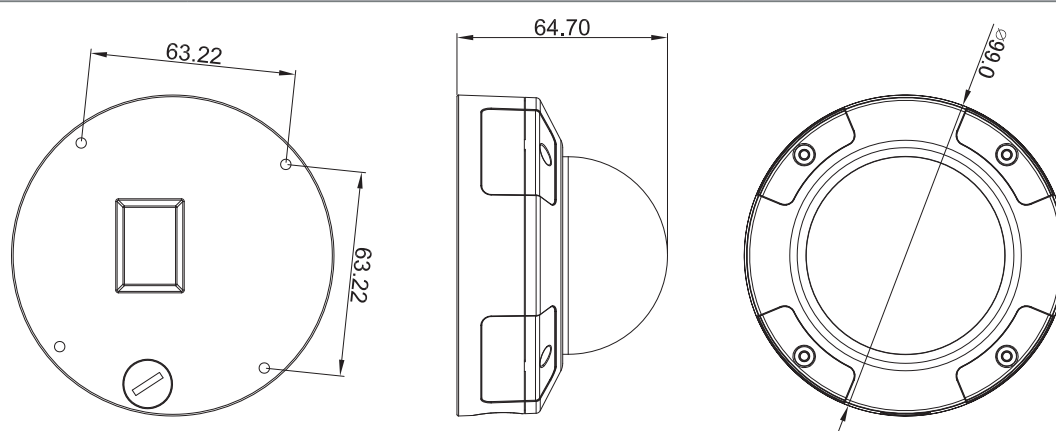

5-Megapixel Vandal-Proof Outdoor Dome Camera

General		
Weight	• 365 g $\pm$ 5%	
External Power Adapter (not included)	• Input: 100 to 240 V AC, 50/60 Hz	• Output: 12 V DC 1.5 A
Power Consumption	• 6 W $\pm$ 5% (PoE)	
Temperature	• Operating: -30 to 50 °C (-22 to 124 °F)	• Storage: -20 to 70 °C (-4 to 158 °F)
Humidity	• Operating: 20% to 80% non-condensing	• Storage: 5% to 95% non-condensing
Certifications	• CE • CE LVD	• FCC • RCM

Dimensions

Optional Accessories

Model Name	• Wall-Mount Bracket	• Ceiling-Mount Bracket	• Angled Ceiling-Mount Bracket
Model Number	• DCS-37-1	• DCS-37-2	• DCS-37-3
Product Image			
Dimensions (L x W x H)	• 183 x 120 x 90 mm	• $\varnothing$ 117 x 40 mm	• $\varnothing$ 129 x 72.1 mm

¹The camera is compatible with microSD cards up to v3.01 and is not compatible with v4.x cards.

For more information: www.dlink.com

D-Link European Headquarters. D-Link (Europe) Ltd., First Floor, Artemis Building, Odyssey Business Park, West End Road, South Ruislip HA4 6QE, United Kingdom. Specifications are subject to change without notice. D-Link is a registered trademark of D-Link Corporation and its overseas subsidiaries. All other trademarks belong to their respective owners. ©2018 D-Link Corporation. All rights reserved. E&OE.

Updated July 2018

D-Link®