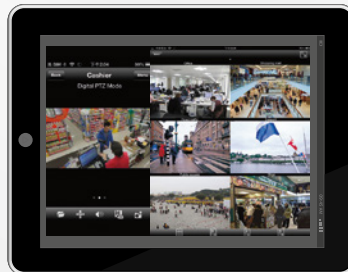

For iPhones/iPads