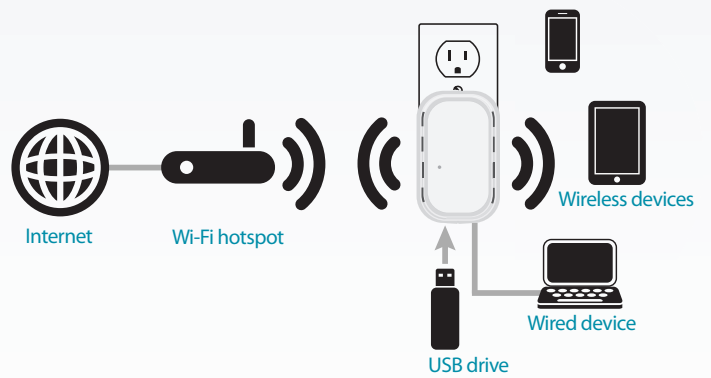

Wi-Fi Hot Spot Mode