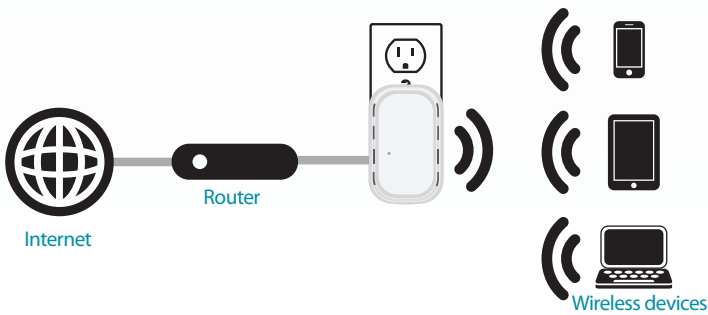

Access Point Mode