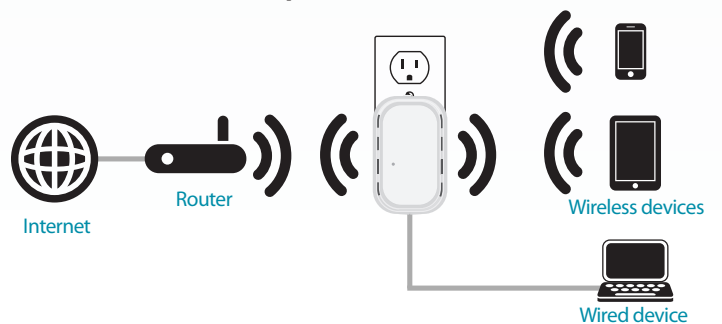

Repeater Mode