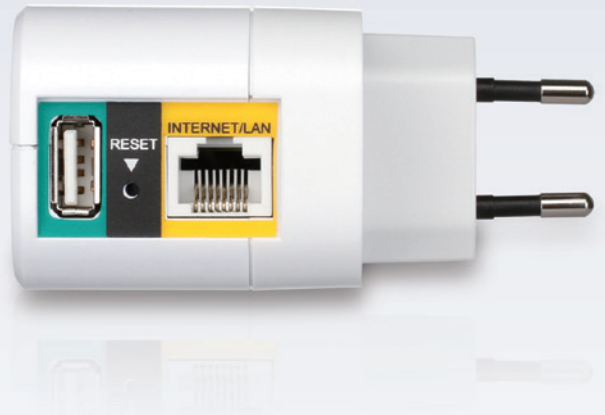

DIR-505 Mobile Cloud Companion

Easy to set up, easy to use

Download the free Quick Router Setup Mobile app (QRS Mobile app) on your iOS or Android device for simple step-by-step setup. Alternatively, you can also use the built-in setup wizard through a web browser on your PC or laptop.

Securely access, store, share and stream files with ease

SharePort™ Mobile serves up effortless access to stored personal files and multimedia whenever a hard drive or flash storage drive is connected to the router's built-in USB port. Music, video, and photos can be streamed or transferred to multiple users with the easy touch-based mobile app for iOS and Android devices, or to users with a compatible web browser. For added convenience, the router's USB port also doubles as a power source for charging or powering a mobile device.

Bottom View