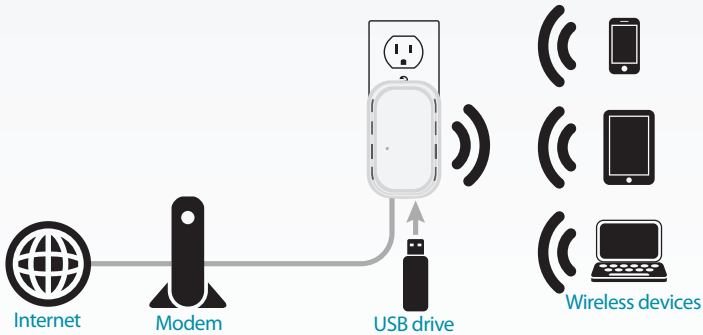

Multiple Wireless Modes

Router Mode