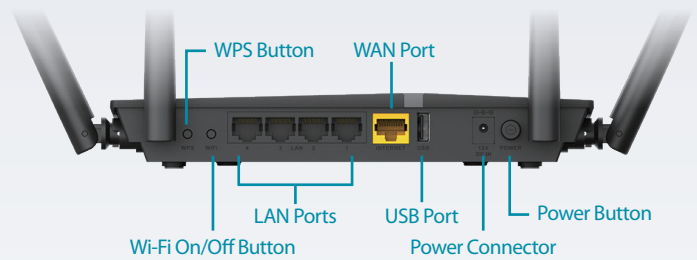

Easy to Set Up and Secure

Sharing your Internet connection doesn't have to be a complicated process - just open a web browser to access the setup wizard and follow the easy step-by-step instructions to get started. Configure, apply, and set up WPA/WPA2 wireless security in minutes with the wireless network setup wizard, or use Wi-Fi Protected Setup (WPS), which establishes a secure connection to new devices without the need to enter settings or create passwords. In addition, the built-in firewall requires no setup, protecting you against malicious attacks from the Internet, and access control features allow you to restrict access to your network giving you greater control over network users.

Technical Specifications

General

Device Interfaces	• IEEE 802.11 ac/n/g/b/a wireless LAN • 10/100/1000 Gigabit Ethernet WAN port	• Four 10/100/1000 Gigabit Ethernet LAN ports • USB 2.0 port
LEDs	• Power • Internet • WLAN (2.4 GHz & 5 GHz)	• LAN (x4) • WPS • USB
Antenna Type	• Four external antennas	
Data Signal Rate	• 2.4 GHz • Up to 300 Mbps¹	• 5 GHz • Up to 867 Mbps¹
Standards	• IEEE 802.11ac • IEEE 802.11n • IEEE 802.11g • IEEE 802.3ab	• IEEE 802.11b • IEEE 802.11a • IEEE 802.3u
Minimum Requirements	• Windows 10/8.1/8/7/Vista/XP SP3 or MAC OS X 10.6 or higher • Internet Explorer 9, Firefox 20.0, Chrome 25.0, Safari 5.1, or other Java-enabled browser	• Network interface card • Cable/DSL modem or other Internet Service Provider equipment with Ethernet port

Functionality

Security	• WPA & WPA2 (Wi-Fi Protected Access)	• WPS (Wi-Fi Protected Setup)
Advanced Features	• Web setup wizard • Automatic traffic prioritization • DMZ (Demilitarized Zone)	• Firewall - Network Address Translation (NAT) • Guest zone • IPv6 ready

Physical

Dimensions	• 202 x 132.2 x 28 mm (7.95 x 5.20 x 1.10 inches)	
Weight	• 360 g (12.7 ounces)	
Power Adaptor	• Input: 100 to 240 V AC, 50/60 Hz	• Output: 12 V, 1.5 A
Temperature	• Operating: 0 to 40 °C (32 to 104 °F)	• Storage: -20 to 65 °C (-4 to 149 °F)
Humidity	• Operating: 10% to 90% non-condensing	• Storage: 5% to 95% non-condensing
Certifications	• FCC • CE²	• RoHS • LVD