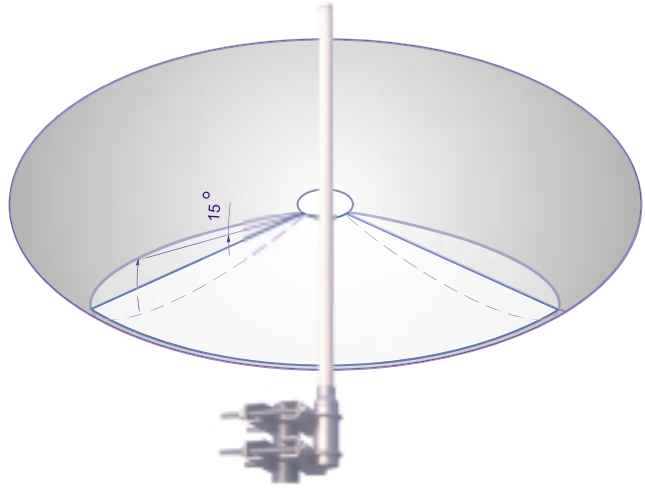

5

D-Link ANT24-0800 Indoor/Outdoor Omni-Directional Antenna

Remove one default antenna from the wireless device and start to assemble!

Frequency band	2400-2500MHz
Antenna gain	8.0 dBi
VSWR	2.0 max
Polarization	Linear vertical
HPBW / H-plane	360°
HPBW / E-plane	15°
Impedence	50 Ohms
Dimensions LxWxH	∅19x630 mm
Weight	360g without joint

CAUTION:

Please always place the antenna vertically to the horizontal surface, not recommend to mount the antenna perpendicular to the wall.

Package Contents:

- ANT24-0800 Antenna
- Extension Cable (50cm)
- Mounting Kit
- Surge Protector
- Water-proof tape
- Quick Installation Guide