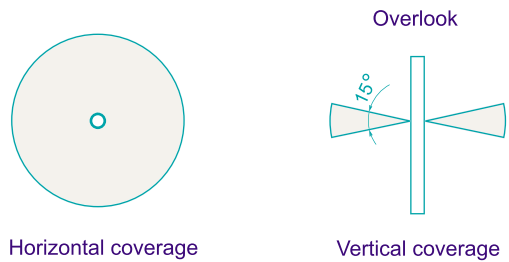

5

D-Link ANT24-0800 Indoor/Outdoor Omni-Directional Antenna

Remove one default antenna from the wireless device and start to assemble!

Frequency band	2400-2500MHz
Antenna gain	8.0 dBi
VSWR	2.0 max
Polarization	Linear vertical
HPBW / H-plane	360°
HPBW / E-plane	15°
Impedence	50 Ohms
Dimensions LxWxH	∅19x630 mm
Weight	360g without joint