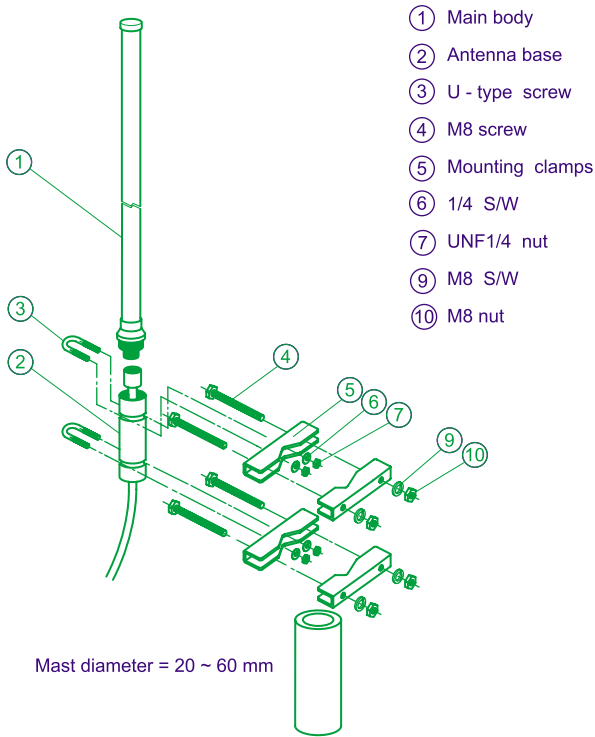

5

D-Link ANT24-0800 Indoor/Outdoor Omni-Directional Antenna

Remove one default antenna from the wireless device and start to assemble!

Frequency band	2400-2500MHz
Antenna gain	8.0 dBi
VSWR	2.0 max
Polarization	Linear vertical
HPBW / H-plane	360°
HPBW / E-plane	15°
Impedence	50 Ohms
Dimensions LxWxH	∅19x630 mm
Weight	360g without joint

CAUTION:

Please always place the antenna vertically to the horizontal surface, not recommend to mount the antenna perpendicular to the wall.

Package Contents:

- ANT24-0800 Antenna
- Extension Cable (50cm)
- Mounting Kit
- Surge Protector
- Water-proof tape
- Quick Installation Guide