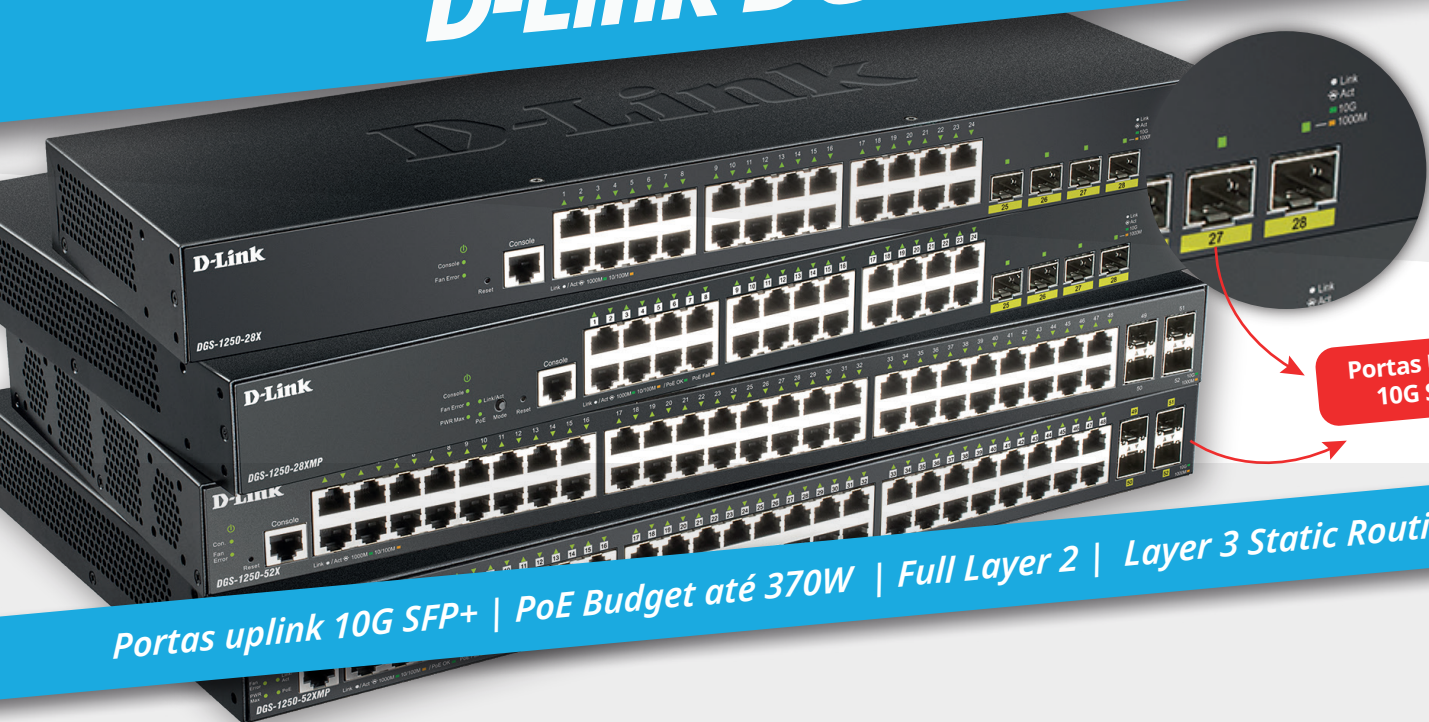

DES-105/E
Switch 5p Fast Ethernet 10/100, sem Gestão, Green

DGS-1100-05PDV2/E
Switch Easy Smart Managed 5p Gigabit, PoE Powered e PoE Passthrough (2p PoE), Web GUI, VLANs, Surv/VoIP VLAN, IGMP Snooping, STP, port channel interface.

DGS-1100-10MPV2/E
Switch Easy Smart 8p Gigabit PoE+ (130W Budget) + 2p SFP, Web GUI, Surv/VoIP VLAN, IGMP Snooping, STP, port channel interface, Green, Gestão unificada Switching/Wireless com soft. gratuito Nuclias Connect

DGS-1210-08P/E
Switch Smart 8p Gigabit PoE (incl. 2p SFP), (65W PoE Budget), Advanced L2, Static Routing, Compact CLI, Gestão unificada Switching/Wireless com software gratuito Nuclias Connect

DGS-1210-10/E
Switch Smart 8p Gigabit + 2p SFP, Advanced L2, Static Routing, Compact CLI, Auto VoIP/Surv. VLAN, MSTP, Gestão unificada Switching/Wireless com software gratuito Nuclias Connect

DGS-1210-26/E
Switch Smart 24p Gigabit + 2 SFP, VLANs, Advanced L2, Compact CLI, L3 Static Routing, VLANs, MSTP, Gestão unificada Switching/Wireless com software gratuito Nuclias Connect

A evolução Smart Managed com uplinks 10G

D-Link DGS-1250

Portas Uplink 10G SFP+

Portas uplink 10G SFP+ | PoE Budget até 370W | Full Layer 2 | Layer 3 Static Routing

- 24 ou 48 portas Gigabit
- 4 portas uplink 10G SFP+
- Modelos com PoE+ até 370 W de PoE Budget
- Full Layer 2 (VLANs, IGMP Snooping, ACLs, QoS, Multiple Spanning Tree, LACP)

- Layer 3 Static routing e InterVLAN routing
- Dual Image de firmware e configuração
- Gestão por Interface gráfica Web GUI, Porta de consola, Full CLI, suporta SNMP
- Garantia limitada vitalícia com NBD incluído

- 24 portas Gigabit
- 4 portas 10G SFP+

- 24 portas Gigabit PoE+
- 370W PoE Budget
- 4 portas 10G SFP+

- 48 portas Gigabit
- 4 portas SFP+ de 10G

- 48 portas Gigabit PoE+
- 370W PoE Budget
- 4 portas 10G SFP+

- Transceiver 10G-BaseT cobre
- Cable LAN Cat5e, Cat6a (30m)

- Transceiver 10G Fibra
- Multi-Mode: 50/125 µm fibre (OM2 - 82m, OM3 - 300m), 62.5/125 µm fibre (OM1 - 33m)

- Transceiver 10G Fibra
- Single-Mode: 9/125 µm fibre (10.000m)