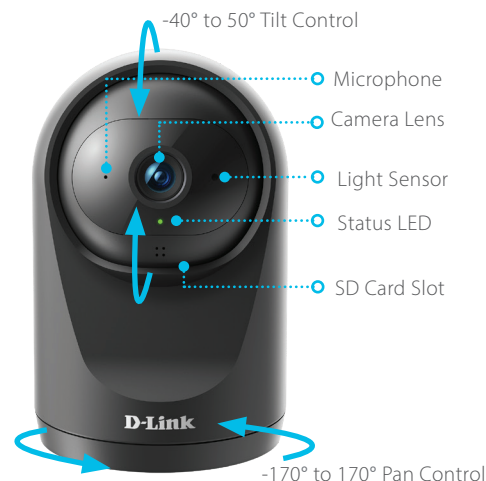

General	
Video Compression	H.264
Max. Resolution	2 Megapixel (Full HD)
Max. Frame	1080p (1920 x 1080)
Image Sensor	1/2.9" Progressive Scan CMOS sensor
Day & Night - IR LED	5 m (16 ft)
Focal Length	4.12 mm
Aperture	F2.1
Pan/Tilt	Pan range: -170° to 170° (total 340°) Tilt range: -40C to 50° (total 90°)
Angle of View	(H) 85° (V) 42° (D) 100°
Audio	Built-in microphone/speaker
Audio Codec	MPEG-2 AAC LC

Functionality	
Wireless IEEE Standard	802.11n/g
Wi-Fi Operation Band	2.4 GHz
Security Protocol	WPA3

Software	
Device Management	mydlink app (iOS and Android), mydlink Portal
Features	Motion detection, Sound detection
Recording	mydlink Cloud Recording
Notifications	Push notifications with a snapshot and quick action buttons (2 designated contact numbers and live view)
Voice Assistants	Amazon Alexa, Google Assistant

Physical	
Power Input	100 to 240 V AC, 50/60 Hz
Power Output	5 V DC 1.0 A
Max. Power Consumption	4 W ± 5%
Cable Length	1.5 m
Indoor/Outdoor	For indoor use
Operating Temperature	0 to 40 °C
Storage Temperature	-20 to 70° C
Operating/Storage Humidity	Max. 90% non-condensing
Weight	190 g ± 5%
Dimensions	77 x 77 x 121 mm
Certifications	CE, FCC, IC

¹ Camera is compatible with microSD/SDHC/SDXC cards up to v3.01 with up to 256GB of capacity. Camera is not compatible with v4.x cards.

² Use of audio or video equipment for recording the image or audio of a person without their knowledge and consent is prohibited in certain states or jurisdictions. The end-user assumes all liability for compliance with applicable state, local and federal laws.