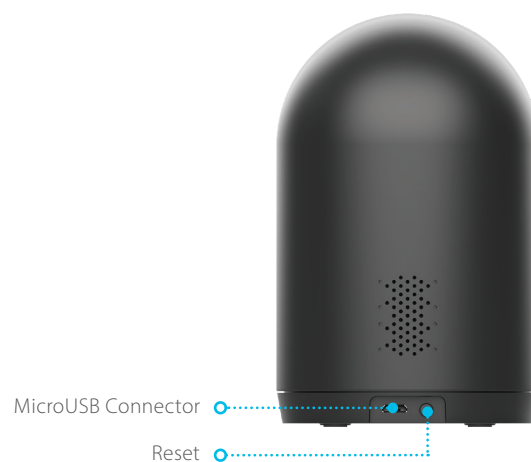

General	
Video Compression	H.264
Max. Resolution	2 Megapixel (Full HD)
Max. Frame	1080p (1920 x 1080)
Image Sensor	1/2.9" Progressive Scan CMOS sensor
Day & Night - IR LED	5 m (16 ft)
Focal Length	4.12 mm
Aperture	F2.1
Pan/Tilt	Pan range: -170° to 170° (total 340°) Tilt range: -40C to 50° (total 90°)
Angle of View	(H) 85° (V) 42° (D) 100°
Audio	Built-in microphone/speaker
Audio Codec	MPEG-2 AAC LC

Functionality	
Wireless IEEE Standard	802.11n/g
Wi-Fi Operation Band	2.4 GHz
Security Protocol	WPA3

Software	
Device Management	mydlink app (iOS and Android), mydlink Portal
Features	Motion detection, Sound detection
Recording	mydlink Cloud Recording
Notifications	Push notifications with a snapshot and quick action buttons (2 designated contact numbers and live view)
Voice Assistants	Amazon Alexa, Google Assistant

Physical	
Power Input	100 to 240 V AC, 50/60 Hz
Power Output	5 V DC 1.0 A
Max. Power Consumption	4 W ± 5%
Cable Length	1.5 m
Indoor/Outdoor	For indoor use
Operating Temperature	0 to 40 °C
Storage Temperature	-20 to 70° C
Operating/Storage Humidity	Max. 90% non-condensing
Weight	190 g ± 5%
Dimensions	77 x 77 x 121 mm
Certifications	CE, FCC, IC

¹ Camera is compatible with microSD/SDHC/SDXC cards up to v3.01 with up to 256GB of capacity. Camera is not compatible with v4.x cards.

² Use of audio or video equipment for recording the image or audio of a person without their knowledge and consent is prohibited in certain states or jurisdictions. The end-user assumes all liability for compliance with applicable state, local and federal laws.