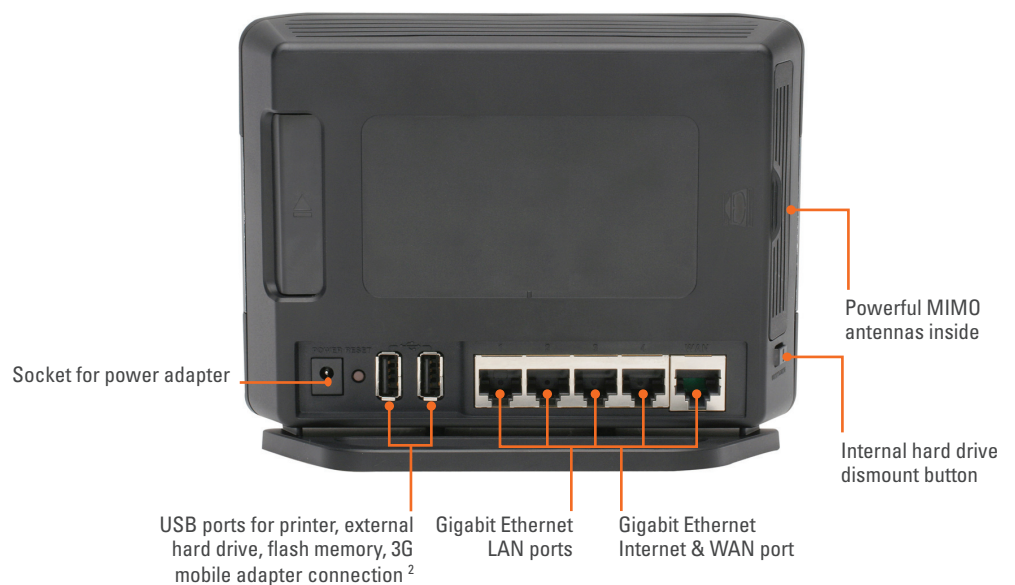

SHARE STORAGE OVER A NETWORK OR THE INTERNET

The DIR-685 can hold a compact 2.5" hard drive for up to 500 GB of disk space to create central network storage for you and your family to keep and back up valuable files. Store and access this storage locally from anywhere at home, or remotely through the Internet using its built-in FTP server function. It's convenient, because when you travel you can still download an important document from home, or upload a file or photo to your home router.

STREAM MUSIC & VIDEOS TO MEDIA PLAYERS

An integrated Universal Plug and Play (UPnP) AV server allows you to wirelessly stream music and videos kept on your DIR-685's hard drive to your media player. Now, instead of crowding around a PC, your family can sit in the comfort of a living room and watch video output from the media player to a television set, or listen to music output to a hi-fi system.

MULTIFUNCTION DEVICES

With two USB 2.0 ports you can connect a USB printer, external hard drive or flash drive to your network. A built-in print server supports multifunction printers so you can wirelessly share printer scanning functions among family members.

WIRELESS N STORAGE ROUTER

Powerful Functions

The DIR-685 Wireless N Storage Router offers a whole host of functions from one single compact box – including an Internet router, a high-speed wireless access point, network attached storage (NAS), a digital photo frame, and a USB print server.