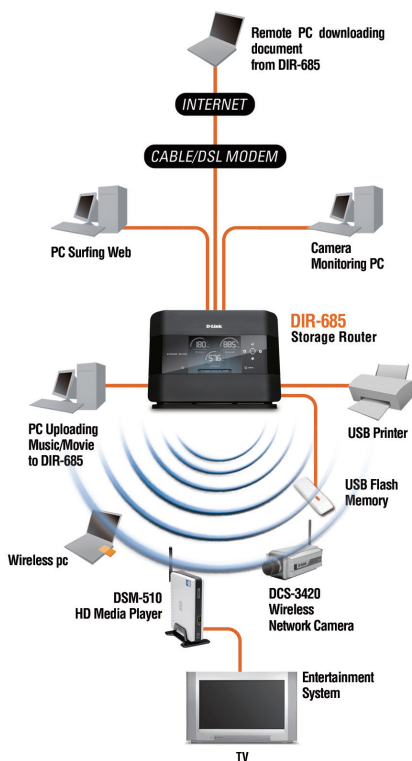

VIEW PHOTOS & WEATHER

An integrated 3.2" color LCD will display router, network and hard drive status, the time and date, and of course your favorite photos that you saved on the built-in hard drive. The router's RSS feeds will allow you to view Internet contents such as weather forecasts, news, and sporting events - all without turning on a computer.¹

SECURE YOUR NETWORK CONNECTION

The DIR-685 supports WEP, WPA and WPA2 encryption to safeguard your wireless data from thieves. It provides Stateful Packet Inspection (SPI) and NAT dual active firewalls to block and prevent Internet attacks against the built-in hard drive and the rest of your home network. It includes parental control to let you set and restrict access to harmful websites.

YOUR NETWORK SETUP