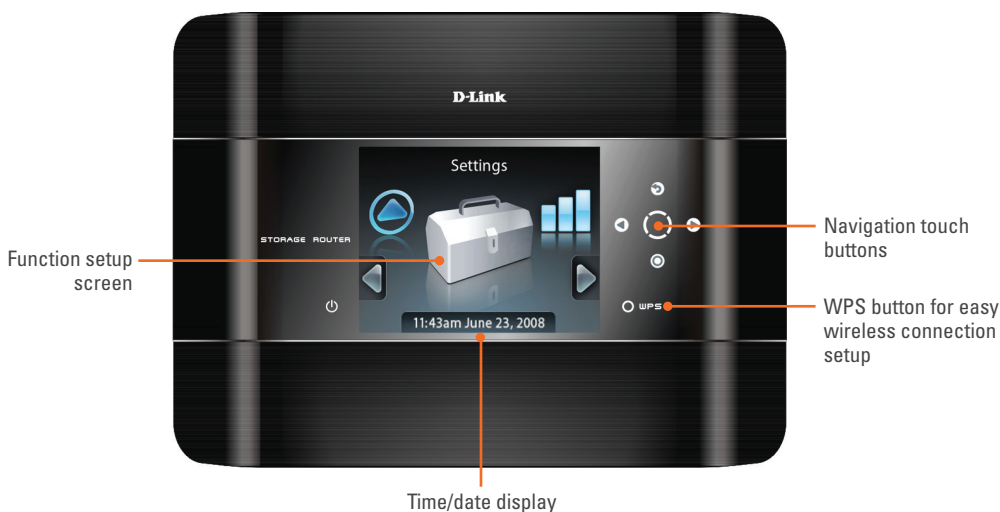

VIEW PHOTOS & WEATHER

An integrated 3.2" color LCD will display router, network and hard drive status, the time and date, and of course your favorite photos that you saved on the built-in hard drive. The router's RSS feeds will allow you to view Internet contents such as weather forecasts, news, and sporting events - all without turning on a computer.¹

SECURE YOUR NETWORK CONNECTION

The DIR-685 supports WEP, WPA and WPA2 encryption to safeguard your wireless data from thieves. It provides Stateful Packet Inspection (SPI) and NAT dual active firewalls to block and prevent Internet attacks against the built-in hard drive and the rest of your home network. It includes parental control to let you set and restrict access to harmful websites.

YOUR NETWORK SETUP

WIRELESS N STORAGE ROUTER

Designed for Home

Designed with convenience and functionality in mind, the router offers a stylish, even chic addition to the home. Its upright design allows users to easily view the vibrant LCD screen that displays device status via graphical gauges, digital photos, streamed video, weather forecasts and other live streaming Internet content in up to 1.6 million colors.

EASILY SET UP YOUR DEVICE AND WIRELESS CONNECTIONS

By combining the functions of a router, NAS, digital photo and print server neatly into one product, the DIR-685 saves you the time and trouble of setting up multiple devices. A simple router setup wizard and user-friendly interface make this device a pleasure to use. A WPS button simplifies your wireless clients' setup and you can readily verify these connections via the LCD screen.