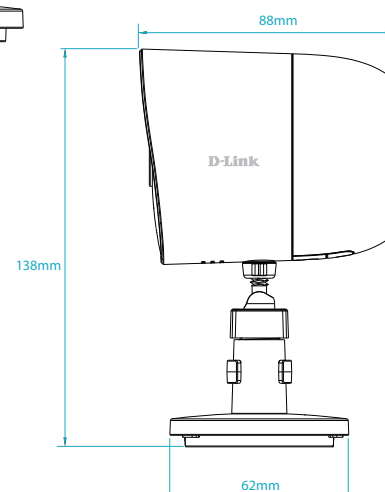

General	
Video Compression	H.264
Max. Resolution	2 Megapixel (Full HD)
Max. Frame	1080p (1920 x 1080)
Image Sensor	1/2.9" Progressive CMOS sensor
Day & Night - IR LED	5 m (16 ft)
Focal Length	3 mm
Aperture	F2.4
Angle of View	(H) 109° (V) 57° (D) 135°
Mechanical PTZ	No
Audio	Built-in microphone and speaker
Audio Codec	MPEG-2 AAC LC

Physical	
Power Input	100 to 240 V AC, 50/60 Hz
Power Output	12 V DC 1.0 A
Max. Power Consumption	7 W ± 5%
Cable Length	3 m (9.8 ft)
Indoor/Outdoor	Suitable for covered outdoor installation in upright position ³ and indoor use
Operating Temperature	-20 to 45 °C (-4 to 113 °F)
Storage Temperature	-20 to 70 °C (-4 to 158 °F)
Operating/Storage Humidity	Max. 90% non-condensing
Weight	250 g
Dimensions	138 x 88 x 62 mm
Certifications	CE, LVD, RCM, FCC Class B, IC, NCC/BSMI