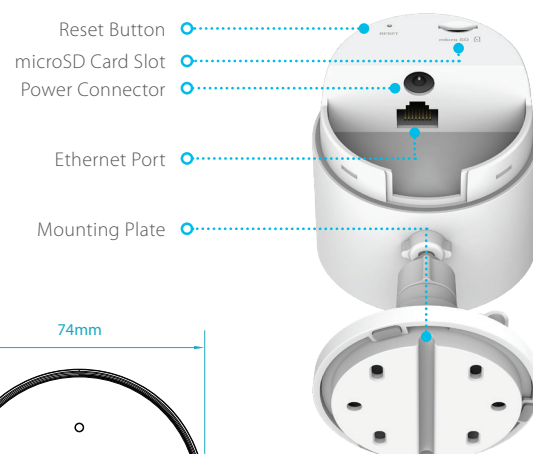

Two-Way Audio

Transmit and receive audio with built-in microphone and speaker

Supports WPA3

The latest Wi-Fi security for more protection

Built-In Siren

95 dB siren sounds when triggered

ONVIF Compliant

Supports ONVIF for continuous recording with compatible NVR, VMS or NAS

Physical	
Power Input	100 to 240 V AC, 50/60 Hz
Power Output	12 V DC 1.0 A
Max. Power Consumption	7 W ± 5%
Cable Length	3 m (9.8 ft)
Indoor/Outdoor	Suitable for covered outdoor installation in upright position ³ and indoor use
Operating Temperature	-20 to 45 °C (-4 to 113 °F)
Storage Temperature	-20 to 70 °C (-4 to 158 °F)
Operating/Storage Humidity	Max. 90% non-condensing
Weight	250 g
Dimensions	138 x 88 x 62 mm
Certifications	CE, LVD, RCM, FCC Class B, IC, NCC/BSMI