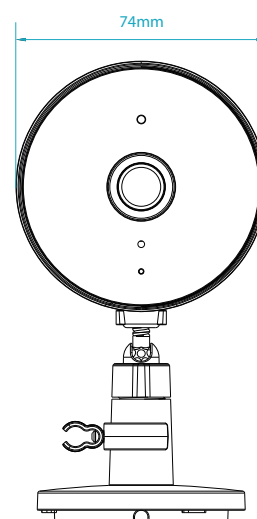

Functionality	
Wireless IEEE Standard	802.11n/g wireless
Wi-Fi Operation Band	2.4 GHz
Security Protocol	WPA3
Bluetooth	Bluetooth Low Energy 4.0
Network Protocols	IPv4, IPv6 dual stack, Bonjour (mDNS and DNS-SD), ONVIF Profile S, RTSP, SRTP (D-Link private), HTTPS

Software	
Device Management	mydlink app (iOS and Android), mydlink Portal
Features	Motion detection, person detection, sound detection
Recording	mydlink Cloud Recording (event), microSD card recording (Up to 256 GB capacity, event or continuous)
Notifications	Push notifications with a snapshot and quick action buttons (2 designated contact numbers and live view)
Voice Assistants	Amazon Alexa, the Google Assistant

Physical	
Power Input	100 to 240 V AC, 50/60 Hz
Power Output	12 V DC 1.0 A
Max. Power Consumption	7 W ± 5%
Cable Length	3 m (9.8 ft)
Indoor/Outdoor	Suitable for covered outdoor installation in upright position³ and indoor use
Operating Temperature	-20 to 45 °C (-4 to 113 °F)
Storage Temperature	-20 to 70 °C (-4 to 158 °F)
Operating/Storage Humidity	Max. 90% non-condensing
Weight	250 g
Dimensions	138 x 88 x 62 mm
Certifications	CE, LVD, RCM, FCC Class B, IC, NCC/BSMI

¹ Alexa service and the Google Assistant may not be available in all regions. ² Use of audio or video equipment for recording the image or audio of a person without their knowledge and consent is prohibited in certain states or jurisdictions. The end-user assumes all liability for compliance with applicable state, local and federal laws. ³microSD card not included. Supports capacity up to 256 GB. ³ This device is designed to be installed under eaves or similarly covered locations, and does not support inverted installation. Please ensure that the device is installed with the rubber plug pointed downwards towards the ground, and that it is not installed in an area where it will experience continuous water exposure.