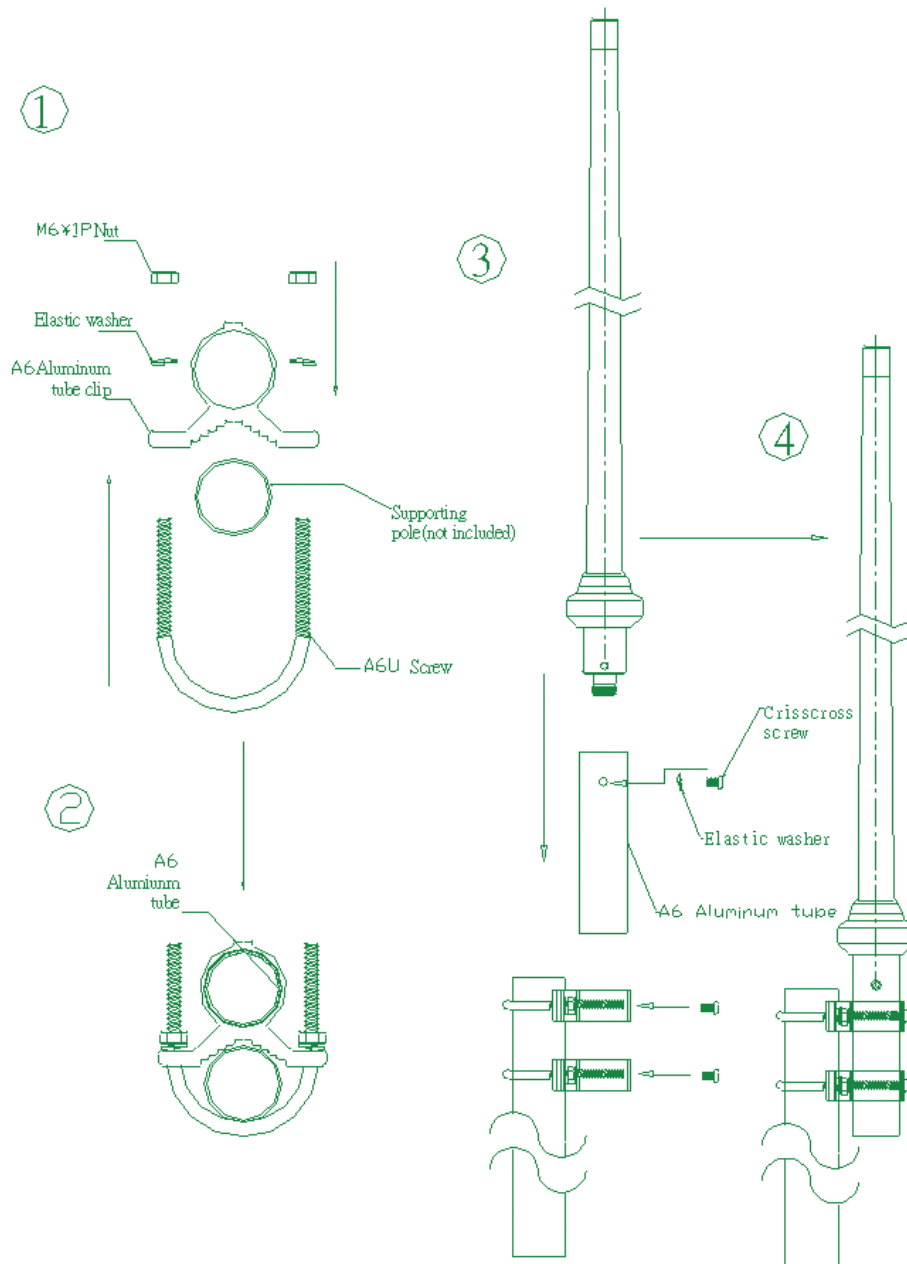

D-Link ANT24-1500 Outdoor Omni Antenna

Frequency band	2400-2500MHz
Antenna gain	15dBi
VSWR	1.5 max
Polarization	Vertical
HPBW / H-plane	360°
HPBW / E-plane	5°
Impedence	50 ± Ohms
Dimensions	165cm (length)
Weight	750g ± 20g

Package Contents:

- ANT24-1500 Antenna
- DHF extension cable(3m, N male-RPSMA)
- Mounting kit
- Waterproof tape
- Quick Installation Guide