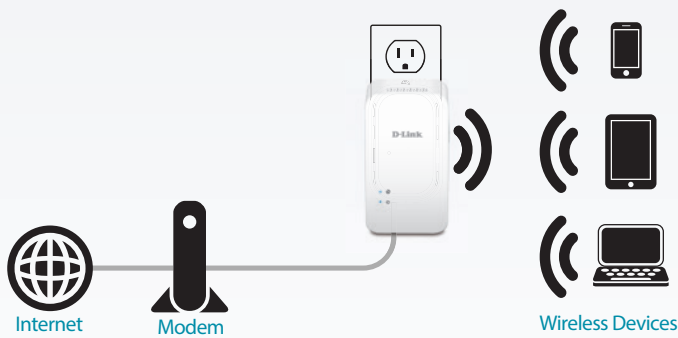

Security Features to Keep Your Network Safe

The GO-RTW-N300 has a host of security features, meaning you can access the Internet without fear of your information being compromised. WPA/WPA2 encryption secures wireless traffic across your network, preventing unauthorised access and eavesdropping. No matter whether you are shopping online, doing your banking, or accessing your personal information, the GO-RTW-N300 keeps your data and your network safe.

Compact and Convenient

Whether you're at home or abroad, the Wireless N300 Easy Wall-Plug Router allows you to create an instant wireless network for all your devices. It's perfectly portable and ideal for travel, so you can keep it in your bag and take your wireless network with you wherever you go. The GO-RTW-N300 is also great for home use; it plugs directly into the wall and stays out of your way, blending in with your home decor.

Router Mode