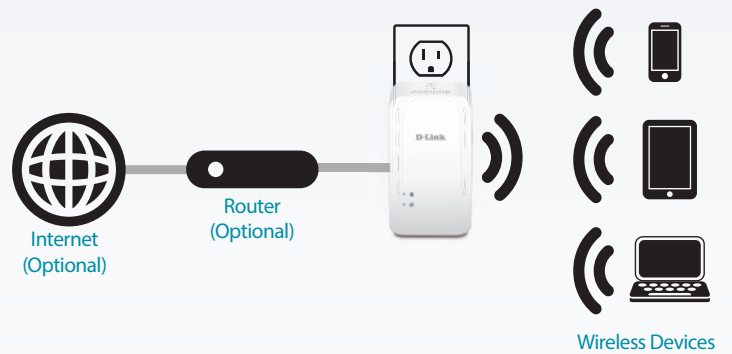

Access Point Mode