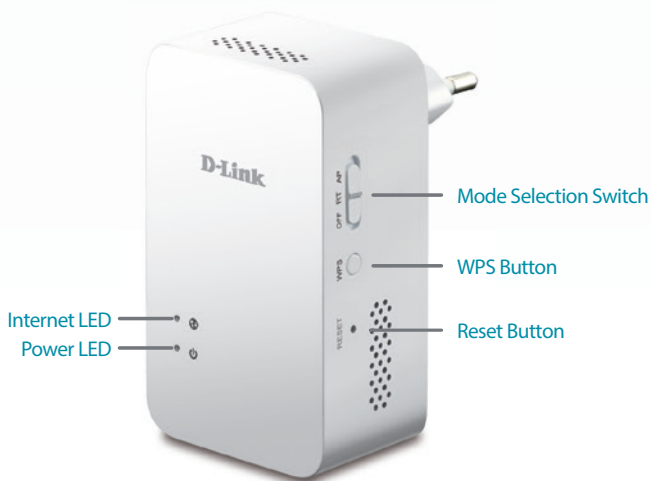

Compact and Convenient

Whether you're at home or abroad, the Wireless N300 Easy Wall-Plug Router allows you to create an instant wireless network for all your devices. It's perfectly portable and ideal for travel, so you can keep it in your bag and take your wireless network with you wherever you go. The GO-RTW-N300 is also great for home use; it plugs directly into the wall and stays out of your way, blending in with your home decor.

Router Mode

Access Point Mode

Side View

Bottom View

GO-RTW-N300 Wireless N300 Easy Wall-Plug Router

Technical Specifications

General

Device Interfaces	<ul style="list-style-type: none"> • 802.11n/g/b wireless • 10/100 WAN (Internet) port • 10/100 LAN port 	<ul style="list-style-type: none"> • WPS button • Reset button
LEDs	<ul style="list-style-type: none"> • Power LED 	<ul style="list-style-type: none"> • Internet LED
Standards	<ul style="list-style-type: none"> • IEEE 802.11n/g/b • IEEE 802.3 	<ul style="list-style-type: none"> • IEEE 802.3u
Wireless Modes	<ul style="list-style-type: none"> • Router Mode 	<ul style="list-style-type: none"> • Access Point Mode
Wireless Frequency Range	<ul style="list-style-type: none"> • 2.4 GHz to 2.4835 GHz 	
Antennas	<ul style="list-style-type: none"> • Internal antenna 	
Plug Type	<ul style="list-style-type: none"> • EU plug 	