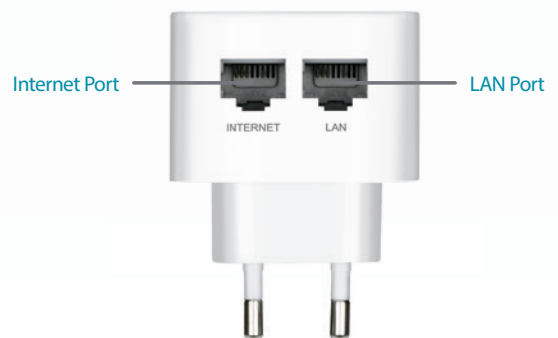

Compact and Convenient

Whether you're at home or abroad, the Wireless N300 Easy Wall-Plug Router allows you to create an instant wireless network for all your devices. It's perfectly portable and ideal for travel, so you can keep it in your bag and take your wireless network with you wherever you go. The GO-RTW-N300 is also great for home use; it plugs directly into the wall and stays out of your way, blending in with your home decor.

Router Mode

Access Point Mode

Side View

Bottom View

GO-RTW-N300 Wireless N300 Easy Wall-Plug Router

Technical Specifications

General

Device Interfaces	<ul style="list-style-type: none"> • 802.11n/g/b wireless • 10/100 WAN (Internet) port • 10/100 LAN port 	<ul style="list-style-type: none"> • WPS button • Reset button
LEDs	<ul style="list-style-type: none"> • Power LED 	<ul style="list-style-type: none"> • Internet LED
Standards	<ul style="list-style-type: none"> • IEEE 802.11n/g/b • IEEE 802.3 	<ul style="list-style-type: none"> • IEEE 802.3u
Wireless Modes	<ul style="list-style-type: none"> • Router Mode 	<ul style="list-style-type: none"> • Access Point Mode
Wireless Frequency Range	<ul style="list-style-type: none"> • 2.4 GHz to 2.4835 GHz 	
Antennas	<ul style="list-style-type: none"> • Internal antenna 	
Plug Type	<ul style="list-style-type: none"> • EU plug 	