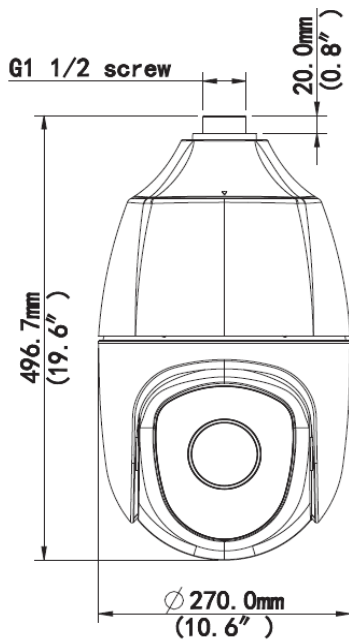

Dimensions

Pan & Tilt	
Pan Range	360° (endless)
Pan Speed	0.1°/s ~ 74°/s
	Preset speed: 300°/s
Tilt Range	-20° ~ 90° (auto reverse)
Tilt Speed	0.1°/s ~ 74°/s
	Preset speed: 300°/s
Number of Presets	1024
Patrol	Preset patrol, route patrol, recorded patrol
Home position	Supported
Interface	
Audio I/O	Audio cable
	Input: Impedance 1kΩ; amplitude 2V [p-p]
	Output: Impedance 600Ω; amplitude 2V [p-p]
Alarm I/O	2/1
Serial Port	1 RS485
Network	1 RJ45 10M / 100M Base-TX Ethernet
General	
Power	AC 24V ±25%, DC 24V±25%, PoE++ (IEEE 802.3bt) (IEEE802.3bt switch)
	Power Consumption: 16 ~ 51W
Dimensions (Ø x H)	Ø270 x 496.7mm (Ø10.6" x 19.6")
Weight	9.69kg (21.4lb)
Working Environment	-40°C ~ 70°C (-40°F ~ 158°F), Humidity: ≤95% RH (non-condensing)
Ingress Protection	IP66
Reset Button	Supported