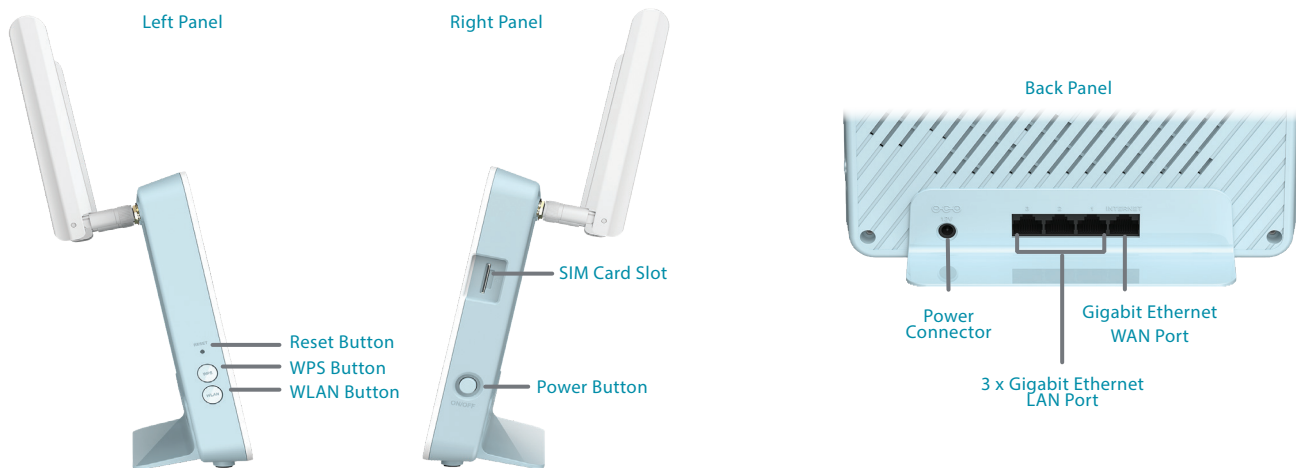

### Gigabit Ports

Plug in smart TVs, game consoles, and other devices for a fast and reliable connection

### Voice Control

Works with Amazon Alexa and Google Assistant for convenient voice control

General	
Device Interfaces	3 x Gigabit Ethernet LAN ports, 1 x Gigabit Ethernet WAN port, 1 x WPS button, 1 x Reset button, 1 x WLAN button, 1 x Power button, 1 x SIM Card slot, 1 x Power connector
Antenna Type	Two external 4G LTE antennas
LTE Data Rates <sup>1</sup>	LTE Downlink up to 150 Mbps, LTE Uplink up to 50 Mbps, DC-HSPA Downlink up to 42 Mbps, DC-HSPA Uplink up to 5.72 Mbps
Wi-Fi Data Rates <sup>1</sup>	2.4 GHz Up to 300 Mbps, 5 GHz Up to 1201 Mbps, 6/9/11/12/18/24/36/48/54Mbps in 802.11g mode, 1/2/5.5/11 Mbps in 802.11b mod
IEEE Standard	IEEE 802.11ax/ac/n/g/b/a, IEEE 802.3u/ab
Frequency Support <sup>2</sup>	LTE Bands: Release 10 CAT4: Band 1/3/7/8/20/28/38/40/41 UMTS/HSPA/HSPA+/DC-HSPA+: Band 1/8 (900/2100 MHz) GSM/GPRS/EDGE: 900/1800 MHz
Functionality	
Security Protocol	WPA (Wi-Fi Protected Access), WPA2, WPA3, WPS (Wi-Fi Protected Setup)
Firewall	Stateful Packet Inspection, Anti-spoofing Checking, IP/MAC Address Filtering, 1 x DMZ
Software	
Device Management	EAGLE PRO AI app (iOS and Android), Web UI
Voice Assistants	Amazon Alexa, Google Assistant
Physical	
LED Status Indicators	Power, Internet, 2.4 GHz Wi-Fi, 5 GHz Wi-Fi, LTE/3G, SMS, Signal Strength
Dimensions	198 x 170.14 x 66.21 mm
Weight	400 g
Power Adapter	12V/1.5A
Operating Temperature	0 to 40 °C
Storage Temperature	-10 to 70 °C
Operating Humidity	10% to 90% non-condensing
Storage Humidity	0% to 95% non-condensing
Certifications	CE, BSMI/NCC, RCM