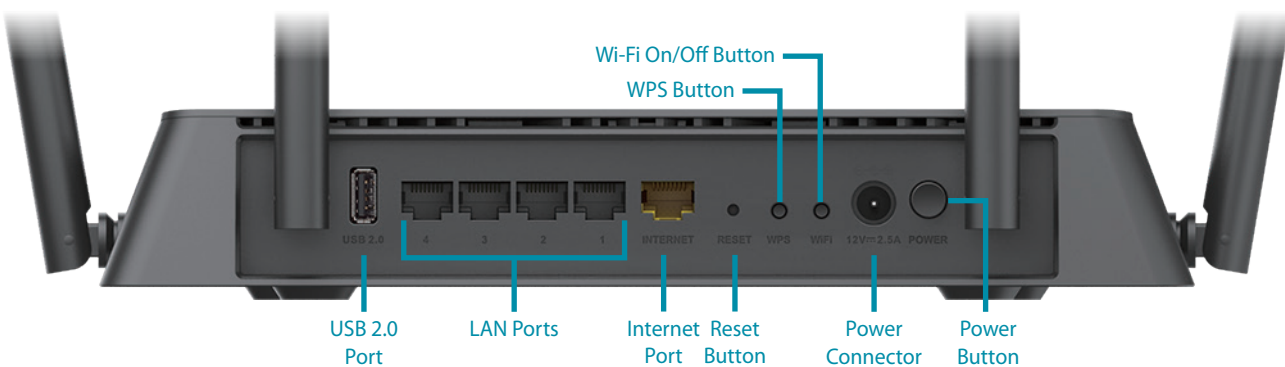

Hassle-Free D-Link Smart Connect Technology

Ever since the introduction of 5 GHz wireless technology, users have had to blindly guess whether the 5 GHz or 2.4 GHz band would provide them with the best networking experience. D-Link's Smart Connect Technology eliminates this confusion by automatically distributing devices to the optimal network. Simply initiate a connection to the DIR-882 and its advanced algorithms will determine the best network for your device to connect to, thereby ensuring a faster, more reliable and hassle-free experience.

Easy to Set Up and Secure

Sharing your Internet connection doesn't have to be a complicated process: just open a web browser to access the setup wizard and follow the easy step-by-step instructions to get started. Configure, apply and set up WPA/WPA2 wireless security in minutes with the wireless network setup wizard, or use Wi-Fi Protected Setup (WPS), which establishes an encrypted connection to new devices without the need to enter settings or create passwords. In addition, the built-in firewall requires no setup, protecting you against malicious attacks from the Internet and access control features allow you to restrict access to your network giving you greater control over network users.

File Sharing Right at Your Fingertips

The DIR-882 lets you connect a USB storage device and instantly share documents, movies, pictures and music. You can have your music library on a USB drive and share it with your entire home. You can show photos on the living room TV, while a family member watches a movie on their computer. You can stream media files to multiple devices without interruption, or save them to your device for offline playback.