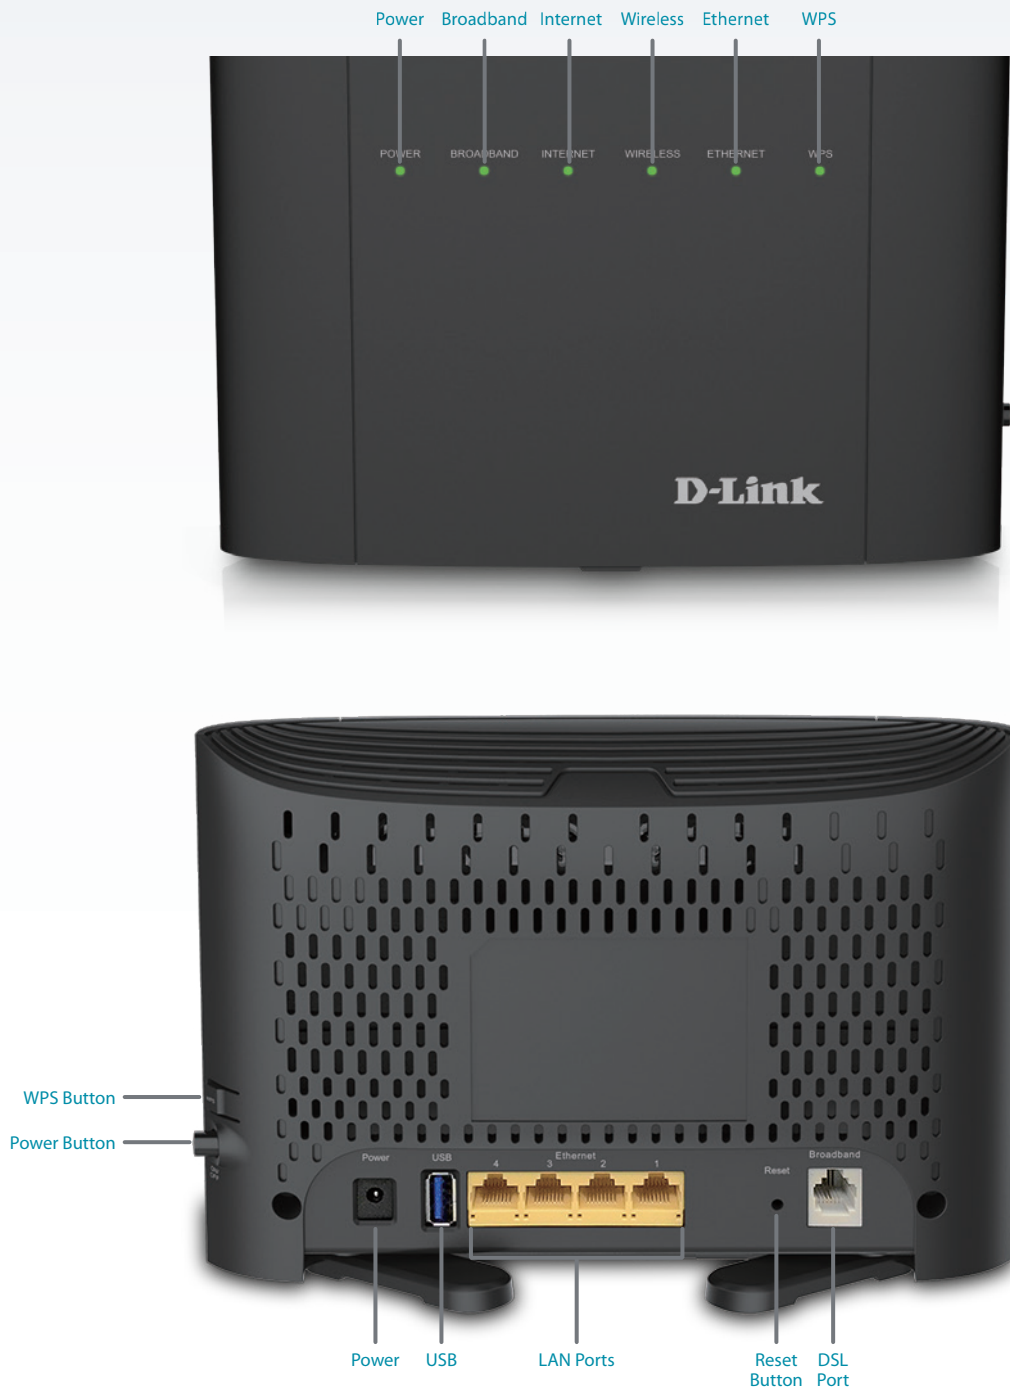

File Sharing Right at Your Fingertips

The DSL-3782 lets you connect a USB storage device and instantly share documents, movies, pictures, and music. You can put your music library on a USB drive and share it with your entire home. You can show photos on the living room TV while a family member watches a movie on their computer. You can stream media files to multiple devices without interruption, or save them to your device for offline playback. The intuitive interface lets anyone immediately connect to a variety of entertainment options stored securely on your own storage device.

Easy to Set Up and Secure

Setting up the DSL-3782 is simple with the easy setup wizard. Simply log onto the web-based configuration through your browser and follow a few easy steps to get your home network up and running. You can also set up a secure network with the touch of a button using Wi-Fi Protected Setup (WPS). Simply press the respective WPS buttons on each devices to instantly establish a secure connection to a new device. Rest assured that your network is secure with WPA/WPA2 wireless encryption and built-in dual active firewalls (SPI and NAT) so you can shop online and do your online banking with confidence.