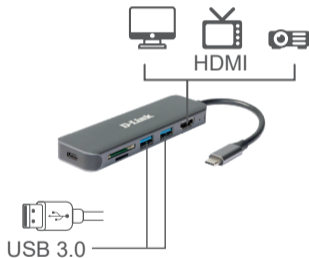

6-in-1 USB-C Hub with HDMI/Card Reader/Power Delivery

Quick Start Guide

1

2

3

<https://eu.dlink.com/support>

<https://eu.dlink.com/DUB-2327>

DUB-2327