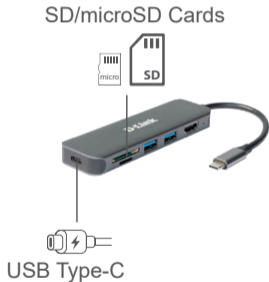

6-in-1 USB-C Hub with HDMI/Card Reader/Power Delivery

Quick Start Guide

1

2

3

<https://eu.dlink.com/support>

<https://eu.dlink.com/DUB-2327>

DUB-2327