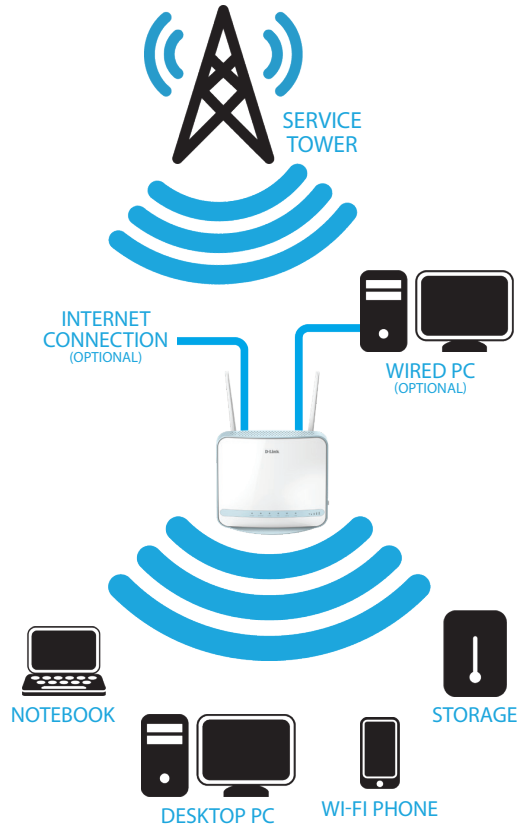

EAGLE PRO AI AC1200 4G CAT6 SMART ROUTER

G413

Wi-Fi that's smarter, safer, faster,
and more affordable than ever.

- Share your 3G/4G connection with multiple devices
- Uses a SIM/UICC card to connect to the Internet
- AC1200 Wi-Fi speeds up to 1167 Mbps (300 Mbps on 2.4 GHz band and 867 Mbps on 5 GHz band)
- Dual-band Wi-Fi makes streaming, gaming and video chatting a breeze
- 4 Gigabit Ethernet LAN ports and 1 Gigabit Ethernet WAN port provide optional wired connectivity
- Voice Control for an even easier home Wi-Fi networking experience
- Free EAGLE PRO AI app

Optimization

The EAGLE PRO AI engine automatically keeps you on the optimal channel

Connectivity

The EAGLE PRO AI app provides notifications and usage reports to help you manage your network more efficiently

Expandable

The EAGLE PRO AI series can scale to any size home for dead zone free Wi-Fi coverage

Gigabit Ports

Plug in smart TVs, game consoles, and other devices for a fast and reliable connection

Clean Network

Compliant with the latest security standards like WPA3™ and IEC 62443-4-1

Voice Control

Works with Amazon Alexa and Google Assistant for convenient voice control

Your Network Setup

General

Device Interfaces	4 x Gigabit Ethernet LAN ports, 1 x Gigabit Ethernet WAN port, 1 x WPS button, 1 x Reset button, 1 x WLAN button, 1 x Power button, 1 x SIM Card slot, 1 x Power connector
Antenna Type	Two external 4G LTE antennas
LTE Data Rates ¹	LTE Downlink up to 300 Mbps, LTE Uplink up to 50 Mbps, DC-HSPA Downlink up to 42 Mbps, DC-HSPA Uplink up to 5.72 Mbps
Wi-Fi Data Rates ¹	2.4 GHz Up to 300 Mbps, 5 GHz Up to 867 Mbps
IEEE Standard	IEEE 802.11ac/n/g/b/a, IEEE 802.3u/ab
Frequency Support ²	<ul style="list-style-type: none"> • LTE Bands: FDD: Band 1/3/5/7/8/20/28 TDD: Band 38/40/41 Carrier Aggregation (CA) Support: B1 + B1/B3/B5/B8/B20/B28 B3 + B3/B5/B7/B8/B20/B28 B7 + B5/B7/B8/B20/B28 B38 + B38; B40 + B40; B41 + B41 • UMTS/HSPA/HSPA+/DC-HSPA+: Band 1/5/8