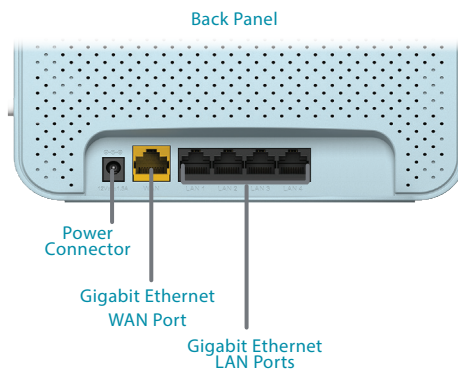

EAGLE PRO AI AC1200 4G CAT6 SMART ROUTER

G413

Wi-Fi that's smarter, safer, faster,
and more affordable than ever.

- Share your 3G/4G connection with multiple devices
- Uses a SIM/UICC card to connect to the Internet
- AC1200 Wi-Fi speeds up to 1167 Mbps (300 Mbps on 2.4 GHz band and 867 Mbps on 5 GHz band)
- Dual-band Wi-Fi makes streaming, gaming and video chatting a breeze
- 4 Gigabit Ethernet LAN ports and 1 Gigabit Ethernet WAN port provide optional wired connectivity
- Voice Control for an even easier home Wi-Fi networking experience
- Free EAGLE PRO AI app

Expandable

The EAGLE PRO AI series can scale to any size home for dead zone free Wi-Fi coverage

Gigabit Ports

Plug in smart TVs, game consoles, and other devices for a fast and reliable connection

Clean Network

Compliant with the latest security standards like WPA3™ and IEC 62443-4-1

Voice Control

Works with Amazon Alexa and Google Assistant for convenient voice control

Your Network Setup

General

Device Interfaces	4 x Gigabit Ethernet LAN ports, 1 x Gigabit Ethernet WAN port, 1 x WPS button, 1 x Reset button, 1 x WLAN button, 1 x Power button, 1 x SIM Card slot, 1 x Power connector
Antenna Type	Two external 4G LTE antennas
LTE Data Rates ¹	LTE Downlink up to 300 Mbps, LTE Uplink up to 50 Mbps, DC-HSPA Downlink up to 42 Mbps, DC-HSPA Uplink up to 5.72 Mbps
Wi-Fi Data Rates ¹	2.4 GHz Up to 300 Mbps, 5 GHz Up to 867 Mbps
IEEE Standard	IEEE 802.11ac/n/g/b/a, IEEE 802.3u/ab
Frequency Support ²	<ul style="list-style-type: none"> • LTE Bands: FDD: Band 1/3/5/7/8/20/28 TDD: Band 38/40/41 Carrier Aggregation (CA) Support: B1 + B1/B3/B5/B8/B20/B28 B3 + B3/B5/B7/B8/B20/B28 B7 + B5/B7/B8/B20/B28 B38 + B38; B40 + B40; B41 + B41 • UMTS/HSPA/HSPA+/DC-HSPA+: Band 1/5/8