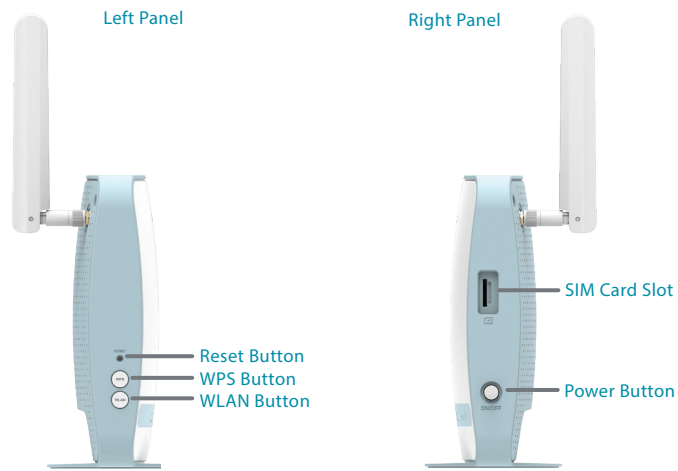

Expandable

The EAGLE PRO AI series can scale to any size home for dead zone free Wi-Fi coverage

Gigabit Ports

Plug in smart TVs, game consoles, and other devices for a fast and reliable connection

Clean Network

Compliant with the latest security standards like WPA3™ and IEC 62443-4-1

Voice Control

Works with Amazon Alexa and Google Assistant for convenient voice control

Your Network Setup

General

Device Interfaces	4 x Gigabit Ethernet LAN ports, 1 x Gigabit Ethernet WAN port, 1 x WPS button, 1 x Reset button, 1 x WLAN button, 1 x Power button, 1 x SIM Card slot, 1 x Power connector
Antenna Type	Two external 4G LTE antennas
LTE Data Rates ¹	LTE Downlink up to 300 Mbps, LTE Uplink up to 50 Mbps, DC-HSPA Downlink up to 42 Mbps, DC-HSPA Uplink up to 5.72 Mbps
Wi-Fi Data Rates ¹	2.4 GHz Up to 300 Mbps, 5 GHz Up to 867 Mbps
IEEE Standard	IEEE 802.11ac/n/g/b/a, IEEE 802.3u/ab
Frequency Support ²	<ul style="list-style-type: none"> • LTE Bands: FDD: Band 1/3/5/7/8/20/28 TDD: Band 38/40/41 Carrier Aggregation (CA) Support: B1 + B1/B3/B5/B8/B20/B28 B3 + B3/B5/B7/B8/B20/B28 B7 + B5/B7/B8/B20/B28 B38 + B38; B40 + B40; B41 + B41 • UMTS/HSPA/HSPA+/DC-HSPA+: Band 1/5/8