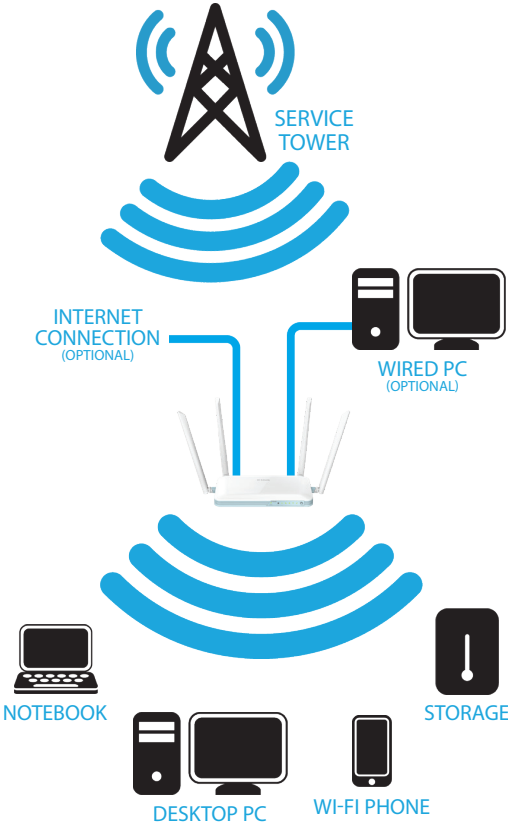

Your Network Setup