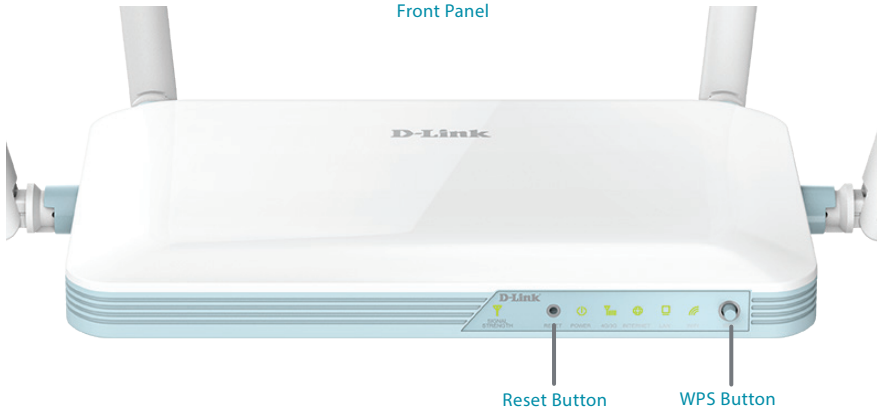

Your Network Setup