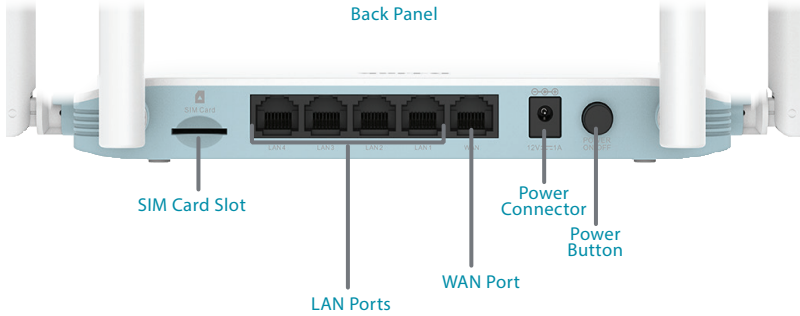

## General

|                                |  |
|--------------------------------|--|
| Device Interfaces              | 4 x 10/100 Mbps LAN ports, 1 x 10/100 Mbps WAN port, 1 x WPS button, 1 x Reset button, 1 x Power button, 1 x SIM Card slot, 1 x Power connector        |
| Antenna Type                   | Two external 4G LTE antennas and two external Wi-Fi antennas   |
| LTE Data Rates <sup>1</sup>    | LTE Downlink up to 150 Mbps, LTE Uplink up to 50 Mbps, DC-HSPA Downlink up to 42 Mbps, DC-HSPA Uplink up to 5.72 Mbps                                  |
| Wi-Fi Data Rates <sup>1</sup>  | 2.4 GHz Up to 300 Mbps   |
| IEEE Standard                  | IEEE 802.11n/g/b, IEEE 802.3u/b, IEEE 802.11k/v  |
| Frequency Support <sup>2</sup> | LTE Bands:<br>Release 10 CAT4: Band 1/3/5/7/8/20/28/38/40/41<br>UMTS/HSPA/HSPA+/DC-HSPA+: Band 1/5/8 (850/900/2100 MHz)<br>GSM/GPRS/EDGE: 900/1800 MHz |