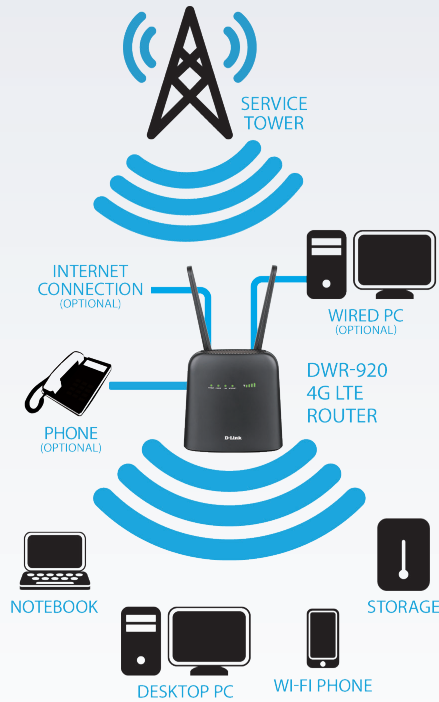

Your Network Setup