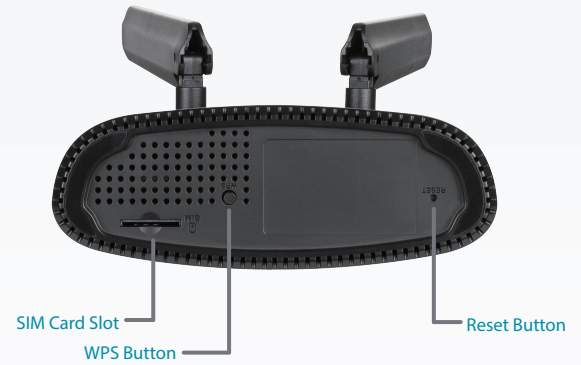

Bottom View

Technical Specifications

General

Frequency Support¹	- LTE Bands: - Release 10, Cat 4: Band 1/3/5/7/8/20/38/40 - Pentaband UMTS/HSPA/HSPA+/DC-HSPA+ - Bands 1/5/8 (850/900/2100)	- Quadband GSM/GPRS/EDGE 850/900/1800/1900
Data Throughput²	- LTE Mode - Downlink: Up to 150 Mbps - Uplink: Up to 50 Mbps	- DC-HSPA Mode - Downlink: Up to 42 Mbps - Uplink: Up to 5.76 Mbps
Standards	- IEEE 802.11n/g/b - IEEE 802.3i	IEEE 802.3u
Wi-Fi Data Rates²	- Up to 300 Mbps with 802.11n clients 6/9/11/12/18/24/36/48/54 Mbps in 802.11g mode	1/2/5.5/11 Mbps in 802.11b mode

Functionality

Wireless Security	64/128-bit WEP (Wired Equivalent Privacy) - WPA & WPA2 (Wi-Fi Protected Access)	WPS (Wi-Fi Protected Setup)
Firewall	Network Address Translation (NAT)	Stateful Packet Inspection (SPI)
Advanced Features	- L2TP/PPTP/IPSec VPN Passthrough - User configurable multi-WAN - Port forwarding	- DMZ (Demilitarized Zone) - MAC filter