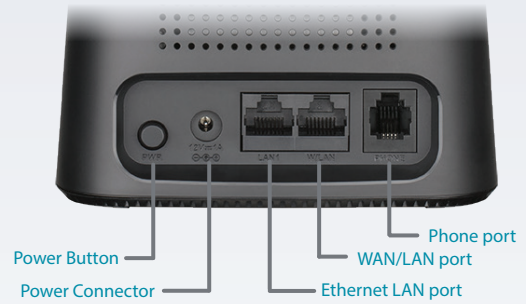

Your Network Setup

Back View

Bottom View

Technical Specifications

General

Frequency Support¹	- LTE Bands: - Release 10, Cat 4: Band 1/3/5/7/8/20/38/40 - Pentaband UMTS/HSPA/HSPA+/DC-HSPA+ - Bands 1/5/8 (850/900/2100)	- Quadband GSM/GPRS/EDGE 850/900/1800/1900
Data Throughput²	- LTE Mode - Downlink: Up to 150 Mbps - Uplink: Up to 50 Mbps	- DC-HSPA Mode - Downlink: Up to 42 Mbps - Uplink: Up to 5.76 Mbps
Standards	- IEEE 802.11n/g/b - IEEE 802.3i	IEEE 802.3u
Wi-Fi Data Rates²	- Up to 300 Mbps with 802.11n clients 6/9/11/12/18/24/36/48/54 Mbps in 802.11g mode	1/2/5.5/11 Mbps in 802.11b mode

Functionality

Wireless Security	64/128-bit WEP (Wired Equivalent Privacy) - WPA & WPA2 (Wi-Fi Protected Access)	WPS (Wi-Fi Protected Setup)
Firewall	Network Address Translation (NAT)	Stateful Packet Inspection (SPI)
Advanced Features	- L2TP/PPTP/IPSec VPN Passthrough - User configurable multi-WAN - Port forwarding	- DMZ (Demilitarized Zone) - MAC filter