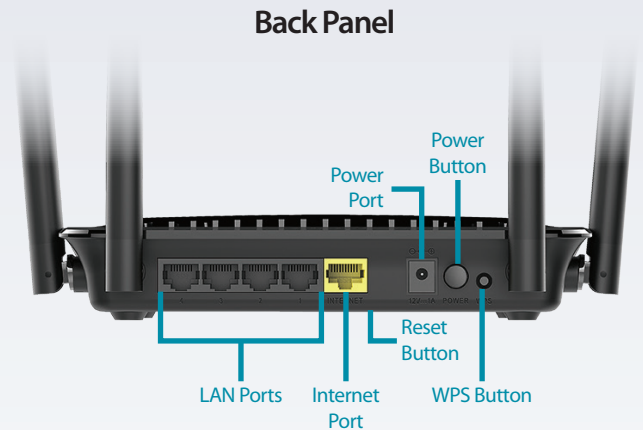

Easily Set Up Your Wireless Network

Sharing your Internet connection doesn't have to be a complicated process — just open a web browser to access the setup wizard and follow the easy step-by-step instructions to get started. You can also download the free QRS Mobile app on your mobile device and run through the wizard to quickly setup your DIR-842. Implement WPA/WPA2 wireless security in minutes with the wireless network setup wizard, or use Wi-Fi Protected Setup (WPS) to quickly connect new devices without the need to enter settings or create passwords. In addition, the built-in firewall requires no setup, protecting you against malicious attacks from the Internet, and access control features allow you to restrict access to your network, giving you greater control over network users.

Technical Specifications

General

Device Interfaces	• IEEE 802.11 ac/n/g/b/a wireless LAN • 10/100/1000 Gigabit Ethernet WAN port	• Four 10/100/1000 Gigabit Ethernet LAN ports
LEDs	• Power • Internet • WLAN	• LAN (x 4) • WPS
Antenna Type	• Four detachable external antennas	
Data Signal Rate	• 2.4 GHz • Up to 300 Mbps¹	• 5 GHz • Up to 867 Mbps¹
Standards	• IEEE 802.11ac • IEEE 802.11n • IEEE 802.11g • IEEE 802.3ab	• IEEE 802.11b • IEEE 802.11a • IEEE 802.3u
Minimum Requirements	• Windows 8/7/Vista or MAC OS X 10.6 or higher • Internet Explorer 10 or later, Firefox 28 or later, Chrome 28 or later, Safari 6.0 or later	• Network interface card • Cable/DSL modem or other Internet Service Provider equipment with Ethernet port

Functionality

Security	• WPA & WPA2 (Wi-Fi Protected Access)	• WPS (Wi-Fi Protected Setup)
Advanced Features	• Web setup wizard • QoS (Quality of Service) • DMZ (Demilitarized Zone) • VLAN	• Firewall - Network Address Translation (NAT) • Guest zone • IPv6 ready • Multicast Support

Physical

Dimensions	• 189.95 x 134.27 x 38.11 mm (7.48 x 5.28 x 1.50 inches)	
Weight	• 301 g (10.68 ounces)	
Power Adaptor	• Input: 100 to 240 V AC, 50/60 Hz	• Output: 12 V DC, 1 A
Temperature	• Operating: 0 to 40 °C (32 to 104 °F)	• Storage: -20 to 65 °C (-4 to 149 °F)
Humidity	• Operating: 10% to 90% non-condensing	• Storage: 5% to 95% non-condensing
Certifications	• CE² • FCC • RoHS	• D-Link Green • Wi-Fi Certified • RCM