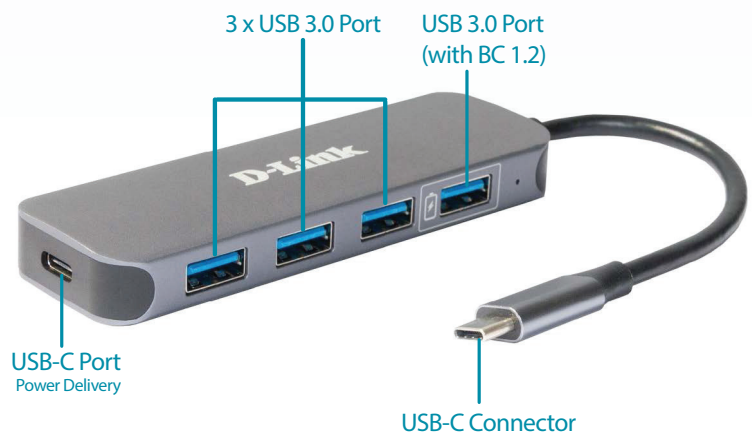

Product Highlights

Easy Expansion

Easily add 4 x USB 3.0 ports to any Windows and macOS computers, Chromebooks and iPad Pro. Simply plug in, no need to install additional software

Ultra-Fast USB 3.0

SuperSpeed USB 3.0 technology allows you to transfer files up to 10 times faster than with USB 2.0

Fast Charge Port

One USB 3.0 port with Quick Charge BC 1.2 support allows you to charge devices faster

DUB-2340

USB-C to 4-Port USB 3.0 Hub with Power Delivery

Features

Versatile and Convenient

- Four USB 3.0 SuperSpeed 5 Gbps ports
- One USB 3.0 port supports Quick Charge BC 1.2
- One USB 3.0 Type-C port with power delivery of up to 60 W (20 V @ 3 A)⁴
- Simply plug-and-play, no software required
- Compact design
- Compatible with Windows and macOS computers, Chromebooks and iPad Pro

The DUB-2340 USB-C to 4-Port USB 3.0 Hub with Power Delivery instantly adds four USB 3.0 ports, including one with support for Quick Charge BC 1.2 and a USB-C port with charging ability to your Windows and macOS computers, Chromebooks and iPad Pro. Just plug the DUB-2340 into an available USB-C port, and you're ready to connect up to four USB devices and charge your device faster.

Hardware Overview

DUB-2340 USB-C to 4-Port USB 3.0 Hub with Power Delivery

Technical Specifications

Connectivity

Interfaces	<ul style="list-style-type: none">• One USB Type-C connector• Three USB 3.0 Type-A ports• One USB 3.0 Type-A port with Fast Charge mode support• One USB Type-C/PD 3.0 port
LEDs	<ul style="list-style-type: none">• Power (per device)• Solid green - power is on