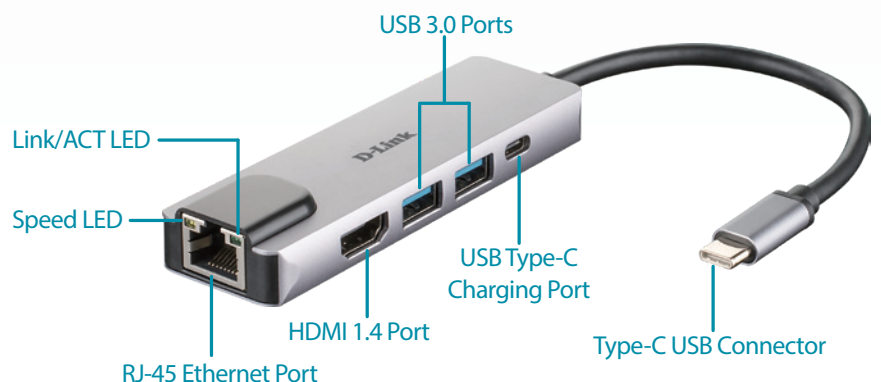

Hardware Overview