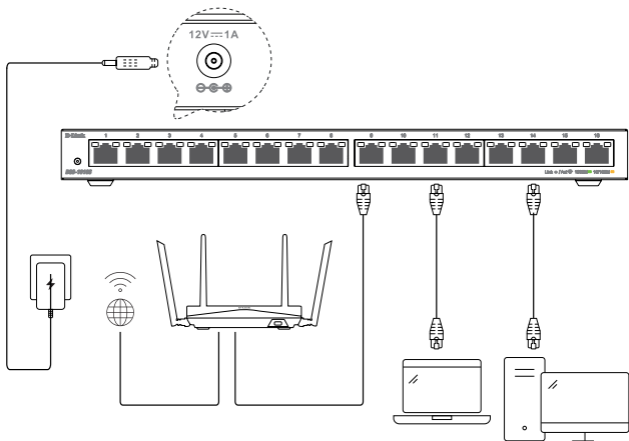

D-Link®

QUICK INSTALLATION GUIDE

DGS-1016S

16-PORT GIGABIT DESKTOP SWITCH

INSTALLATION

<https://www.dlink.com/en/contact-us>