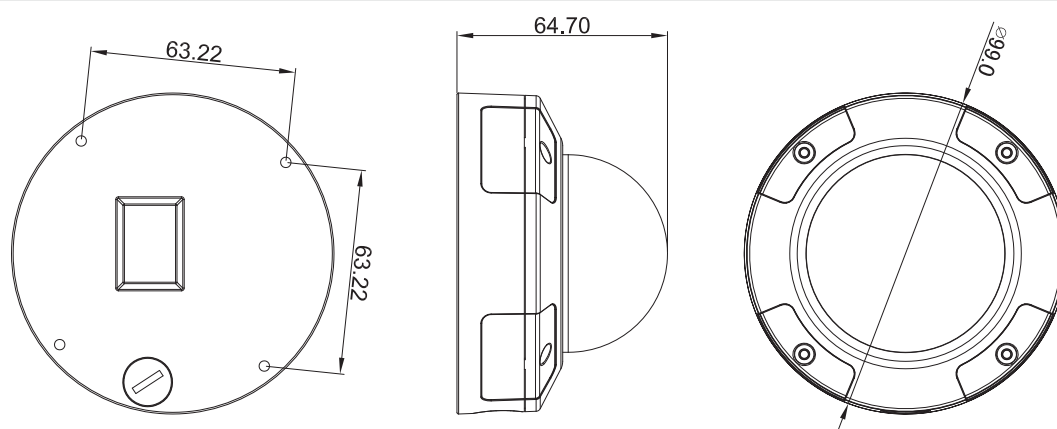

Full HD Outdoor Vandal-Proof PoE Dome Camera

General		
Weight	• 365 g $\pm$ 5%	
External Power Adapter (not included)	• Input: 100 to 240 V AC, 50/60 Hz	• Output: 12 V DC 1.5 A
Power Consumption	• 6.6 W $\pm$ 5% (PoE)	
Temperature	• Operating: -30 to 50 °C (-22 to 124 °F)	• Storage: -20 to 70 °C (-4 to 158 °F)
Humidity	• Operating: 20% to 80% non-condensing	• Storage: 5% to 95% non-condensing
Certifications	• CE • CE LVD	• FCC • RCM

Dimensions

Optional Accessories

Model Name	• Wall-Mount Bracket	• Ceiling-Mount Bracket	• Angled Ceiling-Mount Bracket
Model Number	• DCS-37-1	• DCS-37-2	• DCS-37-3
Product Image			
Dimensions (L x W x H)	• 183 x 120 x 90 mm	• $\varnothing$ 117 x 40 mm	• $\varnothing$ 129 x 72.1 mm

¹The camera is compatible with microSD cards up to v3.01 and is not compatible with v4.x cards.

For more information: www.dlink.com

D-Link European Headquarters. D-Link (Europe) Ltd., First Floor, Artemis Building, Odyssey Business Park, West End Road, South Ruislip HA4 6QE, United Kingdom. Specifications are subject to change without notice. D-Link is a registered trademark of D-Link Corporation and its overseas subsidiaries. All other trademarks belong to their respective owners. ©2018 D-Link Corporation. All rights reserved. E&OE.

Updated July 2018

D-Link®