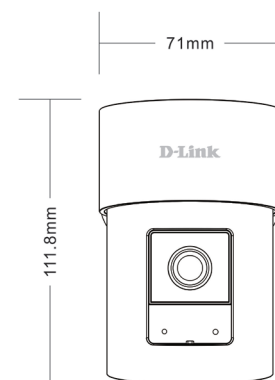

**WPA3/TLS Encryption**

Dual encryption for more secure connection and data protection

**IP65 Outdoor Protection**

IP65 rated outdoor protection to protect the camera from rain and dust

General	
Video Compression	H.265 & H.264
Max. Resolution	4 Megapixel (QHD)
Max. Frame	1440p (2560 x 1440)
Image Sensor	1/2.7" Progressive CMOS sensor
Day & Night - IR LED	7 m
Focal Length	3.3 mm
Aperture	F2.0
Angle of View	(H) 105.4° (V) 56.4° (D) 125°
Motorised Pan	Yes (-135° to +135° total 270°)
Audio	Built-in microphone and speaker
Audio Codec	MPEG-2 AAC LC

Physical	
Power Input	100 to 240 V AC, 50/60 Hz
Power Output	12V 1A
Max. Power Consumption	7 W
Cable Length	Device: 1 m + Adapter: 3 m
Indoor/Outdoor	For indoor or outdoor use
Operating Temperature	-25 to 45°C
Storage Temperature	-20 to 70°C
Operating/Storage Humidity	Max. 90% non-condensing
Weight	342 g
Dimensions	71 x 111.8 x 70 mm
Certifications	CE, FCC, IC, RCM, NCC, BSMI