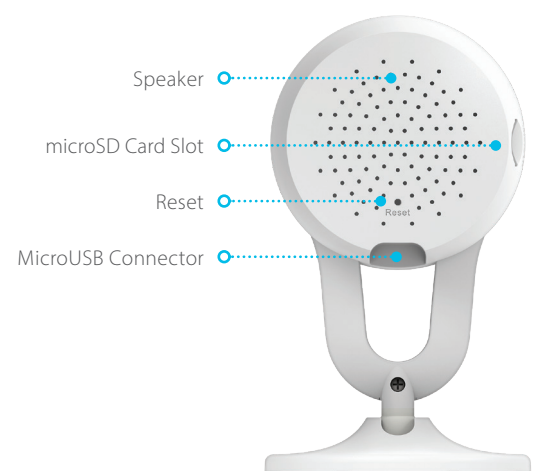

General	
Video Compression	H.264
Max. Resolution	2 Megapixel (Full HD)
Max. Frame	1080p (1920 x 1080)
Image Sensor	1/3" Progressive CMOS sensor
Day & Night - IR LED	5 m
Focal Length	3.18 mm
Aperture	F2.2
Angle of View	(H) 100° (V) 52° (D) 120°
Audio	Built-in microphone and speaker
Audio Codec	MPEG-2 AAC LC

Functionality	
Wireless IEEE Standard	802.11n/g wireless
Wi-Fi Operation Band	2.4 GHz
Security Protocol	WPA3
Bluetooth	Bluetooth Low Energy 4.2
Network Protocols	IPv4, IPv6, DHCP/DHCPv6 Client, Bonjour (mDNS and DNS-SD), ONVIF Profile S, RTSP, SRTP, RTP/SRTP, HTTPS

Software	
Device Management	mydlink App (iOS and Android), mydlink Portal
Features	Motion detection, person detection, sound detection
Recording	mydlink Cloud Recording (event), microSD card recording (Up to 256 GB capacity, event or continuous)
Notifications	Push notifications with a snapshot and quick action buttons (2 designated contact numbers and live view)
Voice Assistants	Amazon Alexa, the Google Assistant

Physical	
Power Input	100 to 240 V AC, 50/60 Hz
Power Output	5 V DC 1.2 A
Max. Power Consumption	5 W ± 5%
Cable Length	1.5 m
Indoor/Outdoor	For indoor use
Operating Temperature	0 to 40 °C
Storage Temperature	-20 to 70 °C
Operating/Storage Humidity	Max. 90% non-condensing
Weight	80 g
Dimensions	62 x 65 x 112 mm
Certifications	CE, FCC, IC, RCM, NCC, BSMI

¹ Use of audio or video equipment for recording the image or audio of a person without their knowledge and consent is prohibited in certain states or jurisdictions. The end-user assumes all liability for compliance with applicable state, local and federal laws. ² microSD card not included. Supports capacity up to 256 GB.