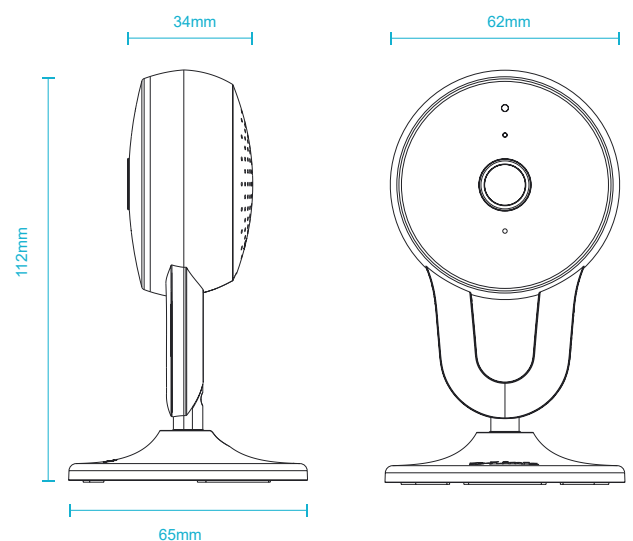

Smart Home Compatible

Works with mydlink Smart Home devices, Amazon Alexa and the Google Assistant

General	
Video Compression	H.264
Max. Resolution	2 Megapixel (Full HD)
Max. Frame	1080p (1920 x 1080)
Image Sensor	1/3" Progressive CMOS sensor
Day & Night - IR LED	5 m
Focal Length	3.18 mm
Aperture	F2.2
Angle of View	(H) 100° (V) 52° (D) 120°
Audio	Built-in microphone and speaker
Audio Codec	MPEG-2 AAC LC

Physical	
Power Input	100 to 240 V AC, 50/60 Hz
Power Output	5 V DC 1.2 A
Max. Power Consumption	5 W ± 5%
Cable Length	1.5 m
Indoor/Outdoor	For indoor use
Operating Temperature	0 to 40 °C
Storage Temperature	-20 to 70 °C
Operating/Storage Humidity	Max. 90% non-condensing
Weight	80 g
Dimensions	62 x 65 x 112 mm
Certifications	CE, FCC, IC, RCM, NCC, BSMI