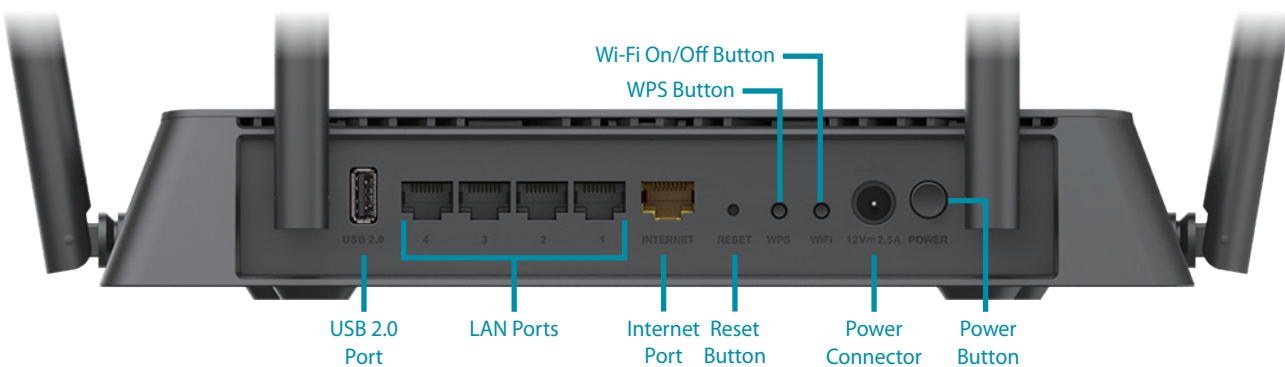

Hassle-Free D-Link Smart Connect Technology

Ever since the introduction of 5 GHz wireless technology, users have had to blindly guess whether the 5 GHz or 2.4 GHz band would provide them with the best networking experience. D-Link's Smart Connect Technology eliminates this confusion by automatically distributing devices to the optimal network. Simply initiate a connection to the DIR-882 and its advanced algorithms will determine the best network for your device to connect to, thereby ensuring a faster, more reliable, and hassle-free experience for your friends, colleagues, and family.

Easy to Set Up and Protect

Sharing your Internet connection doesn't have to be a complicated process; just open a web browser to access the setup wizard and follow the easy step-by-step instructions to get started. Configure, apply, and set up WPA/WPA2 wireless security in minutes with the wireless network setup wizard, or use Wi-Fi Protected Setup (WPS), which establishes an encrypted connection to new devices without the need to enter settings or create passwords. In addition, the built-in firewall requires no setup, protecting you against malicious attacks from the Internet, and access control features allow you to restrict access to your network giving you greater control over network users.

File Sharing Right at Your Fingertips