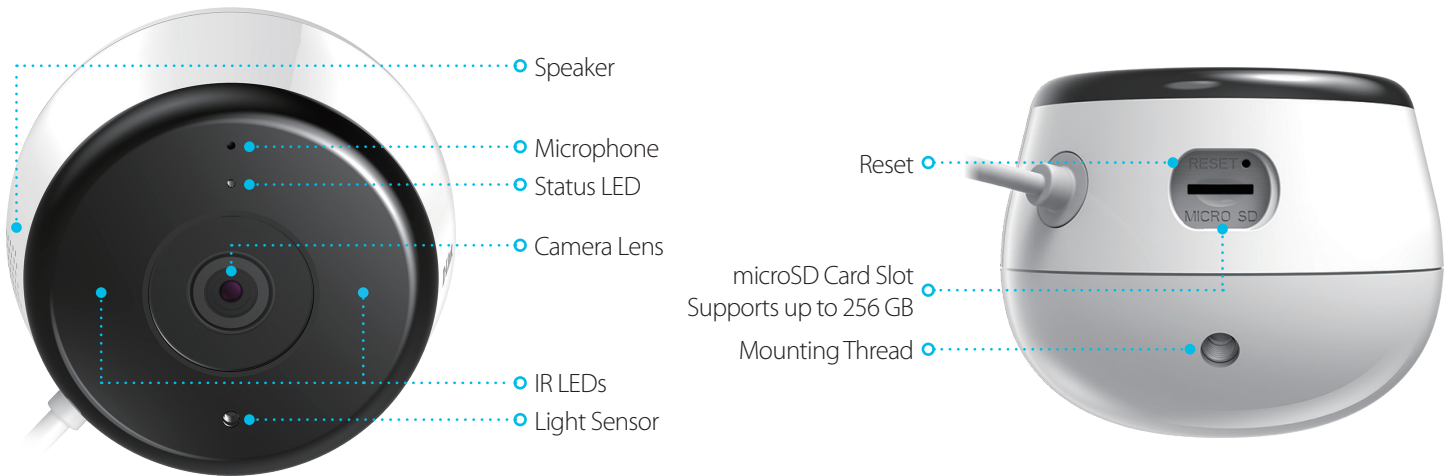

Product Image

Technical Specifications

Camera		
Hardware Profile	• 1/2.7" Progressive CMOS sensor • 7 m (23 ft) IR illumination distance • Built-in Infrared-Cut Removable (ICR) Filter module • Fixed length 3.26 mm • Aperture F2.2	• Angle of view (16:9): • Horizontal: 115° • Vertical: 59° • Diagonal: 135° • Built-in microphone and speaker
Image Features	• Configurable image size	• Motion detection windows
Video Compression	• H.264 format compression	
Video Resolution	• Max. Resolution: 1080p (1920 x 1080) at up to 30 fps	
Audio Support	• MPEG-2 AAC LC	
Network		
Connectivity	• 802.11n/g/b wireless with WPA/WPA2-PSK encryption • Wi-Fi operates on 2.4 GHz band • microSD card slot³ • Supports up to 256 GB capacity	• 2T2R supports a maximum data rate of • 150 Mbps (PHY rate) using 20MHz bandwidth • 300 Mbps (PHY rate) using 40MHz bandwidth • Bluetooth Low Energy 4.0
Network Protocols	• IPv4, IPv6 • DHCP/DHCPv6 Client • Bonjour (mDNS and DNS-SD) • HTTPS	• RTSP • RTCP • RTP/SRTP
System Integration		
Event Management	• Motion detection • Sound detection • Cloud recording • SD card recording	• Push Notifications with quick action buttons: • Call up to 2 designated contact numbers • Live view button
Device Management	• mydlink app	• mydlink Portal (for live view only)