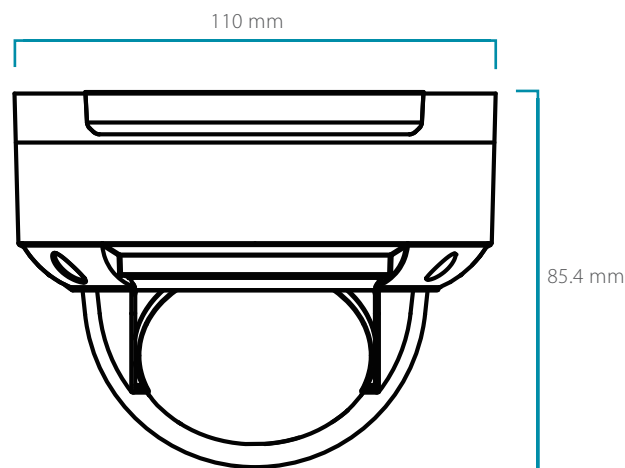

System Management

Event Management	Motion detection Multiple event notifications Event notification and uploading of snapshots via e-mail or FTP Event video recording via microSD card, D-ViewCam, D-Link NVR or ONVIF-compliant NAS
Remote Management	Remote management via D-ViewCam software Remotely take snapshots/video clips and save to a local hard drive Configuration interface accessible via a web browser
System Requirements for Web Interface	Operating System: Microsoft Windows Browser: Internet Explorer 11 for full function; Chrome and Firefox (MJPEG only)
D-ViewCam System Requirements	Operating System: Windows 10 Protocol: Standard TCP/IP
D-ViewCam Software Functions	Supports all management functions provided in the web interface Scheduled motion trigger or manual recording options Remote management of up to 64 cameras Viewing of up to 64 cameras on one screen

General

Weight	470 g ± 5%
External Power Adapter	100 to 240 V AC, 50/60 Hz (Input), 12 V DC 1.5 A (Output)
Power Consumption	5 W ± 5% (PoE)
Operating Temperature	-30 to 55 °C (-13 to 131 °F)
Storage Temperature	-20 to 70° C (-4 to 158 °F)
Operating/Storage Humidity	Max. 90% non-condensing
Dimension	110 mm x 110 mm x 85.4 mm (4.3 in x 4.3 in x 3.4 in)
Certifications	CE, FCC, RCM

Order Information

DCS-4612EK	Vigilance 2 Megapixel H.265 Outdoor Dome Camera

¹ microSD card not included. Supports capacity up to 256 GB.