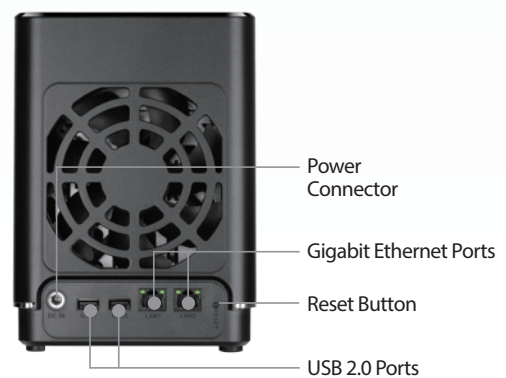

Combined with a D-Link Cloud Router, the DNS-340L can also take advantage of Zero Configuration Setup. Zero Configuration technology greatly simplifies the configuration of your DNS-340L. Simply choose the RAID type you need and Zero Configuration will do the rest for you.

Stream Digital Media With a Built-in Media Server

Back up your digital media files to the ShareCenter+ for safekeeping, and enjoy the benefits of the built-in DLNA Certified UPnP AV media server. Stream digital content to compatible media players such as the PlayStation 3, Microsoft Xbox 360/One or directly to a smart TV. You can also enjoy photo, music and video streaming remotely through mobile devices.

More Than Just a Network Attached Storage

The DNS-340L includes smart library applications that allow you to organise your music and photos effortlessly. Music Center allows you to manage your music collection with integrated music player and Apple AirPlay support whilst Photo Center lets you create albums and manage photos, and share through social networks such as Facebook, Picasa and Flickr. Surveillance Center gives you the ability to set up a comprehensive surveillance system with mydlink-enabled cameras without complicated setup. Additional third party add-on applications are available to allow you to do even more with the DNS-340L.

Technical Specifications

General

Standards

- IEEE 802.3
- IEEE 802.3ab
- IEEE 802.3u
- TCP/IP
- CIFS/SMB
- iSCSI
- NFS
- AFP
- DHCP Client
- DDNS
- NTP
- FTP over SSL/TLS, FXP
- HTTP/HTTPS
- LLTD
- PnP-X
- UPnP AV
- USB 3.0
- Bonjour
- WebDAV