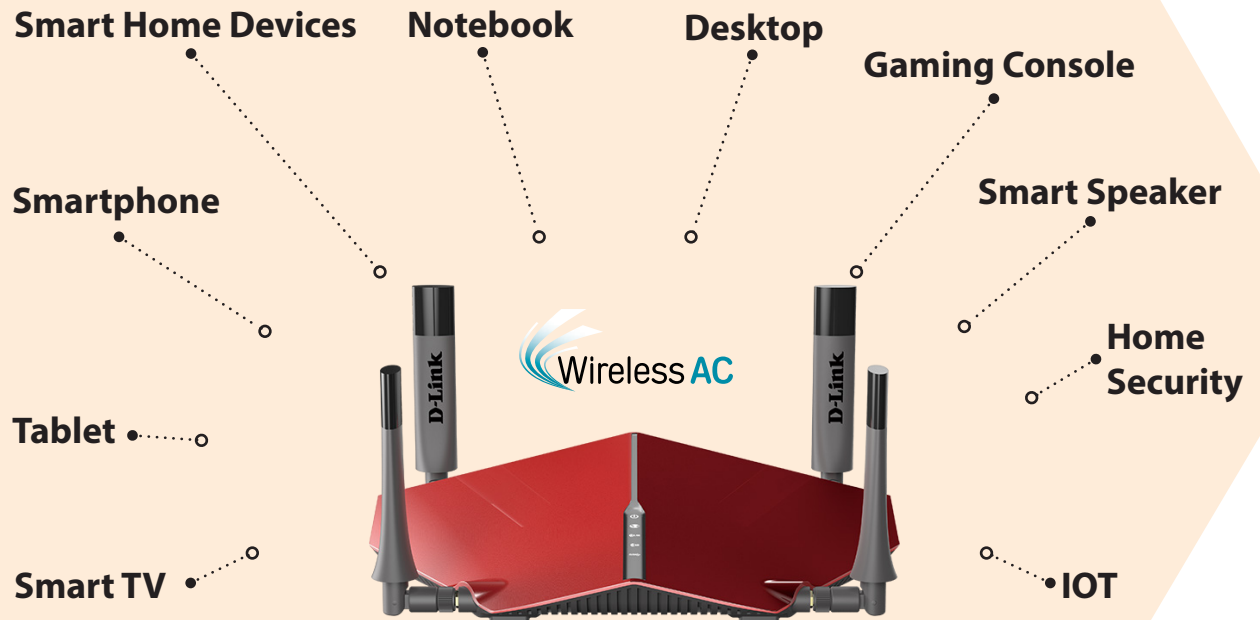

Ditch the wires

The plethora of internet-connected devices around the home is now such that a really strong wireless connection is essential. Widespread coverage, strength of signal and bandwidth are all crucial factors that bring home wireless to the fore when connecting smartphones, tablets, computers, smart TVs, gaming consoles smart speakers and a whole host of home security and other smart devices. The D-Link range of consumer wireless devices offers the very latest in wireless tech, including the new Wave 2 standard for uncongested transmission at blazing fast speeds.

Top five things to look for with home wi-fi routers

- **1 Wireless Speed**
  The higher the number, the better, particularly on the 5GHz band
- **2 MU-MIMO**
  Is it Multi-User Multiple In Multiple Out compatible?
- **3 Ethernet Speed**
  Gigabit is best for any hard-wired connections
- **4 USB Connections**
  Does it have USB 3.0 for hard drive connection?
- **5 SmartBeam Technology**
  Advanced AC SmartBeam helps to lock on and hold the wireless signal