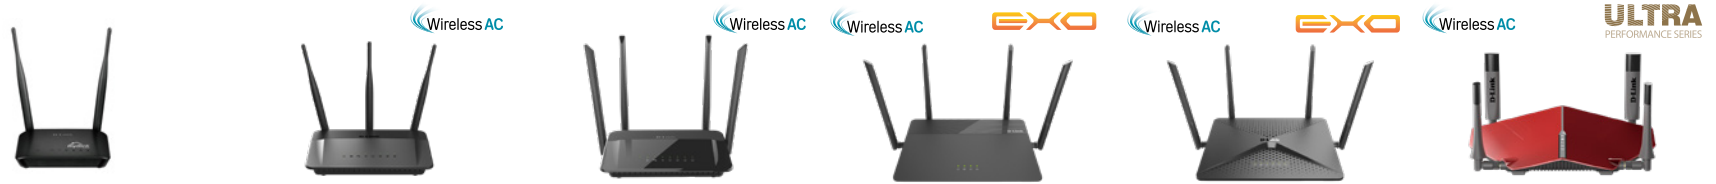

CONSUMER WIRELESS

Wi-Fi Routers

MODEL	DIR-605L	DIR-809	DIR-842	DIR-878	DIR-882	DIR-885L
Wireless standard	Wireless N300	Wireless AC750	Wireless AC1200	Wave 2 Wireless AC1900	Wave 2 Wireless AC2600	Wave 2 Wireless AC3150
Wireless speed	300 Mbps 2.4 GHz	300 Mbps 2.4 GHz 433 Mbps 5 GHz	300 Mbps 2.4 GHz 867 Mbps 5 GHz	600 Mbps 2.4 GHz 1300 Mbps 5 GHz	800 Mbps 2.4 GHz 1733 Mbps 5 GHz	1000 Mbps 2.4 GHz 2167 Mbps 5 GHz
Dual-band		•	•	•	•	•
Tri-band						
SmartConnect (Optimised 5GHz utilisation with band steering)				•	•	•
Multi-User MIMO (MU-MIMO)				•	•	•
SmartBeam™ technology				Advanced AC SmartBeam™	Advanced AC SmartBeam™	Advanced AC SmartBeam™
Wi-Fi Extender Mode						•
Guest Wi-Fi network			•	•	•	•
Antennas	External	External	External	External	External	External
Type of WAN	Fast Ethernet	Fast Ethernet	Gigabit Ethernet	Gigabit Ethernet	Gigabit Ethernet	Gigabit Ethernet
Wired LAN speed	Fast Ethernet	Fast Ethernet	Gigabit Ethernet	Gigabit Ethernet	Gigabit Ethernet	Gigabit Ethernet
Number of LAN ports	4	4	4	4	4	4
USB port					USB 3.0 x 1 USB 2.0 x 1	USB 3.0 x 1
mydlink™ cloud management						•
mydlink™ SharePort™						•
DLNA certified media server					•	•