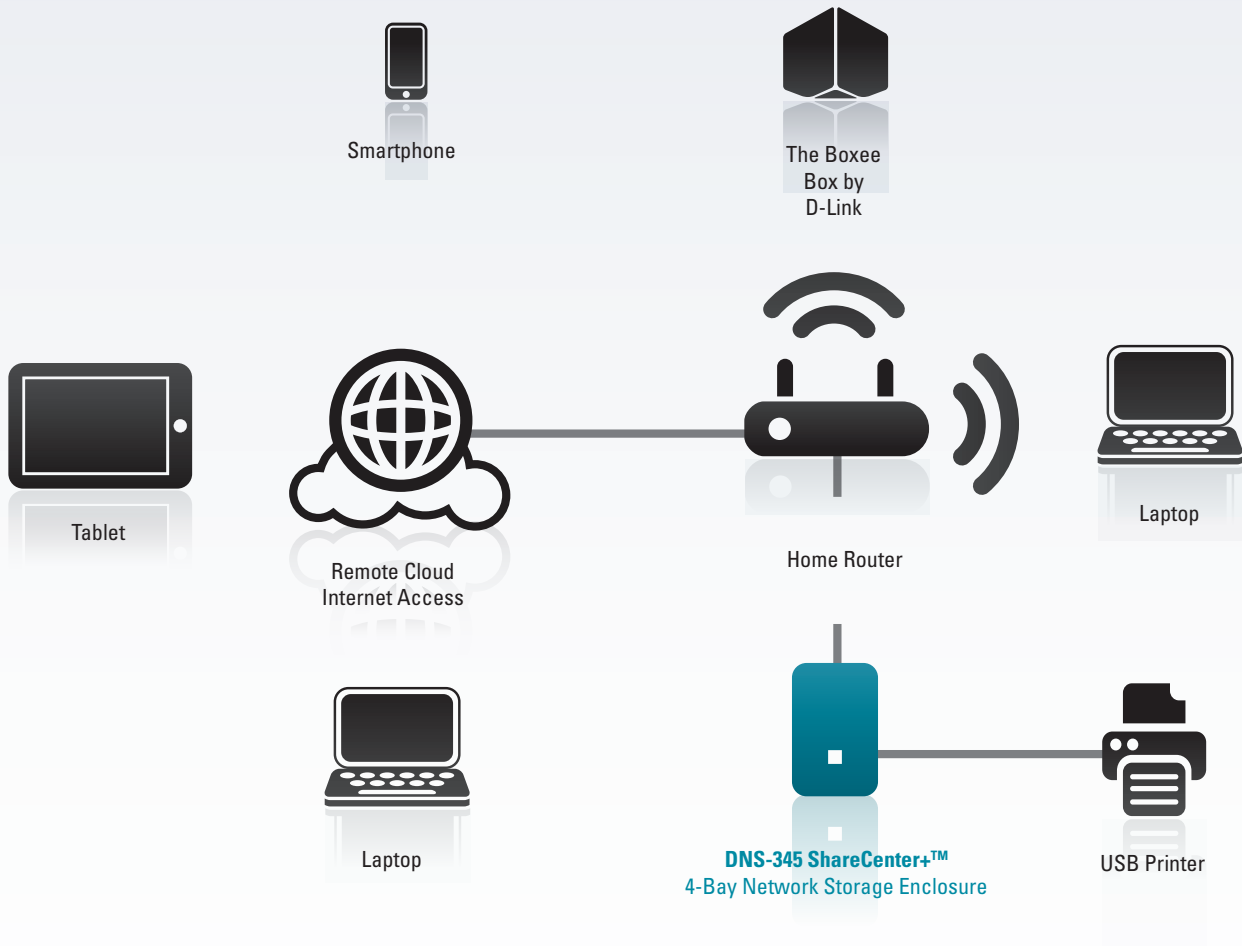

DNS-345 ShareCenter+™ 4-Bay Network Storage Enclosure

Network diagram

Easy access from anywhere