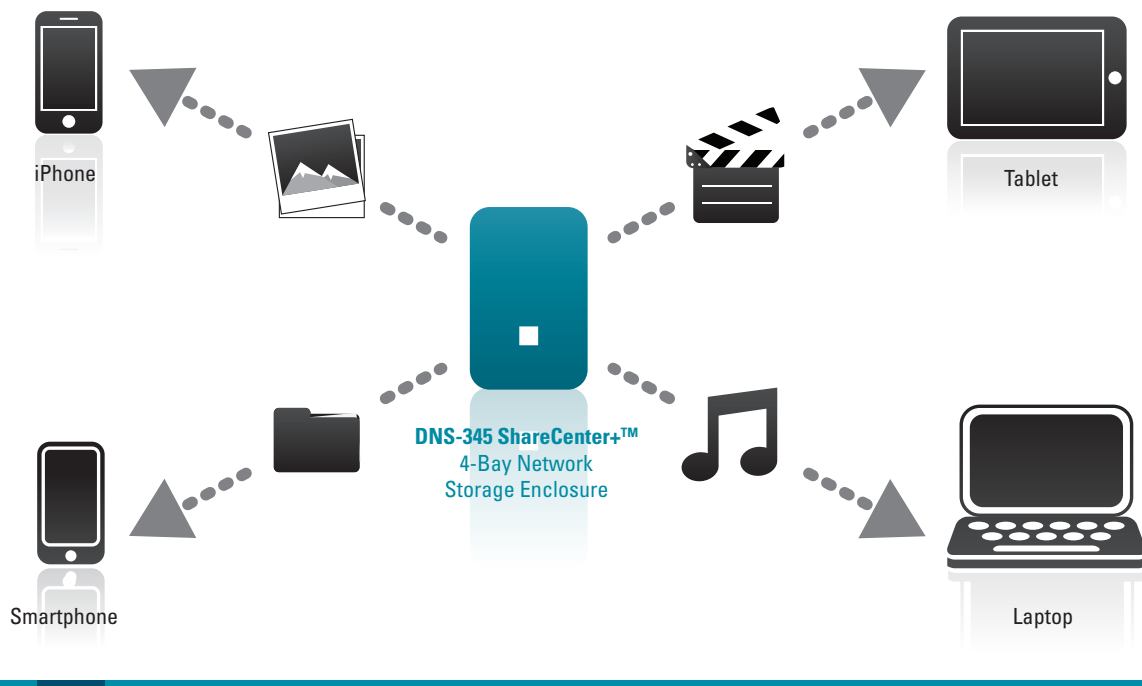

DNS-345 ShareCenter+™ 4-Bay Network Storage Enclosure

Network diagram

Easy access from anywhere