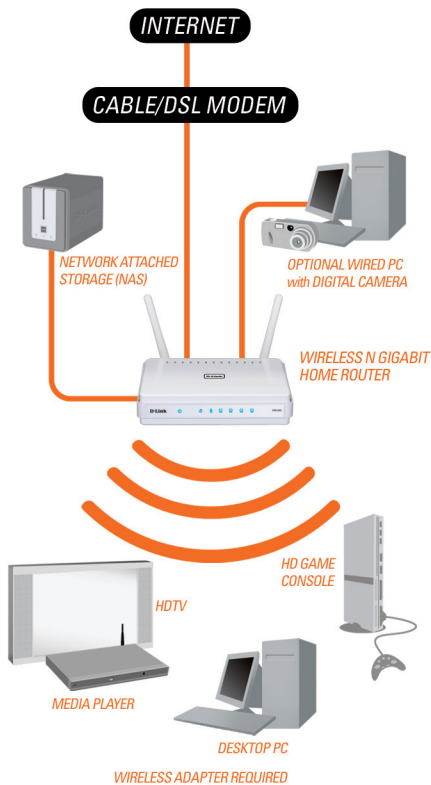

WHAT THIS PRODUCT DOES

Simply connect the DIR-652 to your cable or DSL modem to share your broadband Internet connection with multiple computers, game consoles, or media players throughout your home or office. Once connected, you can create your own personal wireless network to share documents, music, photos, and more.

KEY FEATURES

- Wireless Intelligent Stream Handling (WISH) for traffic prioritization
- Wireless N technology provides high speeds and extended coverage range
- Advanced WEP, WPA™, or WPA2™ encryption for secure wireless networking
- Setup Wizard for quick and easy installation
- Backward compatible with 802.11g and 802.11b devices including game consoles and digital media players

YOUR NETWORK SETUP

TECHNICAL SPECIFICATIONS

STANDARDS

- IEEE 802.3
- IEEE 802.11b
- IEEE 802.11g
- IEEE 802.11n

DEVICE INTERFACES

- 802.11n Wireless LAN
- 10/100/1000BASE-T Gigabit WAN Port
- 4 x 10/100/1000BASE-T Gigabit LAN Ports

DEVICE MANAGEMENT AND MONITORING

- UPnP Support
- DDNS Support
- Integrated Wireless Security Wizard
- Web-Based Management Using Internet Explorer 6 or later; Mozilla Firefox v1.5 or later; or other Java-enabled browsers
- Automatic firmware update notifications
- E-Mail notifications for triggered events
- D-Link Network Monitor Yahoo! Widget
- D-Link Internet Usage Meter Yahoo! Widget

SECURITY

- 64/128-bit WEP
- WPA & WPA2 (Wi-Fi Protected Access)

ADVANCED FIREWALL FEATURES

- Network Address Translation (NAT)
- Stateful Packet Inspection (SPI)
- VPN Pass-through/Multisession PPTP/L2TP/IPSec

ANTENNA TYPE

- 2 External 2dBi omni-directional antennas

¹ Maximum wireless signal rate derived from IEEE standard 802.11g and 802.11n specifications. Actual data throughput will vary. Network conditions and environmental factors, including volume of network traffic, buildings materials and construction, and network overhead, lower actual data throughput rate. Environmental factors will adversely affect wireless signal range. Wireless range and speed rates are D-Link relative performance measurements based on the wireless range and speed rates of a standard Wireless G product from D-Link. Maximum throughput based on D-Link 802.11n devices.

² The software included with this product is not Mac-compatible.

QoS

- QoS Engine for prioritizing traffic
- WISH Stream Engine

SOFTWARE INSTALLATION

- D-Link Setup Wizard²

HARDWARE INSTALLATION

- Desktop or wall mount

LEDs

- Power
- Status
- WAN
- WLAN
- LAN

POWER

- 5 V DC/2.5 A through external power adapter

DIMENSIONS (L x W x H)

- 148 x 113 x 32 mm (5.8 x 4.5 x 1.3 inches)

WEIGHT

- 219 grams (0.5 lb.)

CERTIFICATIONS

- FCC
- CE
- Wi-Fi Certified
- IPv6
- Windows 7

D-Link Corporation
No. 289 Xinhua 3rd Road, Neihu, Taipei 114, Taiwan
Specifications are subject to change without notice.
D-Link is a registered trademark of D-Link Corporation and its overseas subsidiaries.
All other trademarks belong to their respective owners.
©2010 D-Link Corporation. All rights reserved.
Release 03 (December 2010)