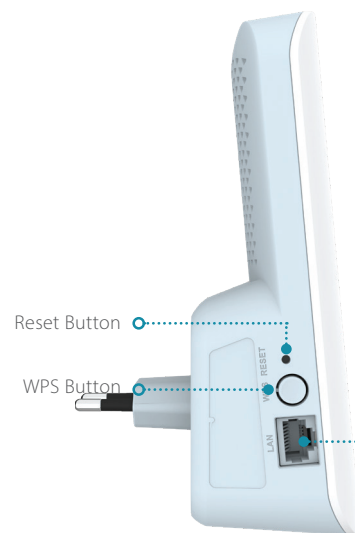

Reset Button

WPS Button

Gigabit Ethernet Port

¹ Maximum wireless signal rate derived from IEEE Standard 802.11ax specifications. Actual data throughput will vary. Network conditions and environmental factors, including volume of network traffic, building materials and construction, and network overhead, may lower actual data throughput rate. Environmental factors will adversely affect wireless signal range.

² D-Link's AI algorithm, which includes AI Wi-Fi Optimizer, AI Mesh Optimizer, and AI Traffic Optimizer, is only available with AQUILA PRO AI mesh routers.