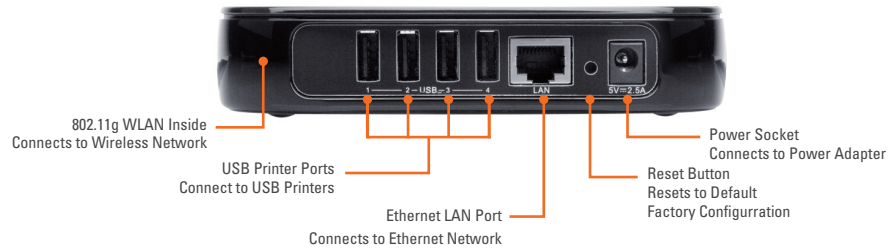

WHAT THIS PRODUCT DOES

The DPR-2000 Multi-port Wireless G Print Server is a versatile print server ideal for office, school and business deployments. Providing four high-speed USB printer connections from a single device and supporting the scan, fax and print functions of multifunction equipment, the DPR-2000 provide you the easiest and most cost-effective way to share your printers and equipment across a wired or wireless network.

FEATURES

- 4 USB 2.0 printer ports
- Built-in wireless 802.11g interface with WPS (Wi-Fi Protected Setup) support
- 10/100BASE-TX Ethernet port
- Supports Internet Printing Protocol (IPP) for remote printing over the Internet
- Supports a wide range of printers including GDI
- Supports scan and fax functions of multifunction equipment
- Supports TCP/IP, LPR, RAW, IPP

YOUR NETWORK SETUP

TECHNICAL SPECIFICATIONS

INTERFACE STANDARDS

- USB 2.0
- IEEE 802.3, IEEE 802.3u Ethernet
- IEEE 802.11b/g wireless LAN

DEVICE INTERFACES

- 4 USB 2.0 ports
- 802.11b/g wireless LAN
- 1 10/100BASE-TX Ethernet LAN port

WIRELESS FREQUENCY RANGE

- 2.4GHz to 2.5GHz

WIRELESS ANTENNA TYPE

- PIFA antenna

WIRELESS SECURITY

- 64/128 bit WEP
- WPA/WPA2 (Wi-Fi Protected Access)
- WPS support (Wi-Fi Protected Setup)

DEVICE MANAGEMENT

- Web-based management through Internet Explorer v6 or later; or other Java-enabled browsers
- Print Server setup and management program running under Windows

DIAGNOSTIC LEDs

- Power
- Ethernet
- USB (4 LEDs)
- Wireless

POWER INPUT

- 5.0V DC/3A (through external power adapter)

OS SUPPORT

- Windows Vista/XP/2000/NT4/ME/98SE/95
- Apple Mac OS 9.x to MAC OS X 10.4.x
- Linux
- Unix lpr/lpd (HP-UX, SunOS, Solaris, SCO, UnixWare, IBM AIX)
- NetWare 5.x NDPS LPR Remote Printing

OPERATING TEMPERATURE

- 0° to 40°C (32° to 104°F)

STORAGE TEMPERATURE

- -25° to 55°C (-13° to 131°F)

HUMIDITY

- 5% to 95% OPENATING

DIMENSIONS

- 135 (W) x 27 (H) x 97 (D) mm (5.31 x 1.06 x 3.82 inches)

CERTIFICATIONS

- FCC Class B
- CE
- C-Tick
- IC
- CSA

PRINTER COMPATIBILITY LIST

- CANON: 865R, 9601, LBP3200, PIXMA MP130, PIXMA MP370, PIXMA MP450, PIXMA MP500, PIXMA MP600, PIXMA MP760, PIXMA MP780, PIXMA MP830, PIXMA MP950, S400, FJ890, IP 1000, IP 8500
- DELL: A920, A940
- EPSON: 480SXU, C45, C63, C1100, CX1500, CX3810, CX4100, CX4800, CX5100, CX5900, CX7800, EBL-6200L, LP-1300, PM-800DC, PM-940C, RX-630, R310, R800
- HP: 960C, 1500L, 1600, 2600N, 2605, CM 1015, 3745, 3845, 3930, 5160, 5740, 6540, 6840, D1330, D2360, F380, 1012, 1020, 1022, 1160, 2200D, 3015, 3050, M1005, 4110, 4255, 5510, 5610, 6110, 6210, 6310, 7210, 7310, 7410, C6180, K850, 1215, 2610, 2710, 3210, 3310, 335, 375, 385, 422, 425, 428, 475, 7260, 7550, 7850, 7960, 8050, 8250, 8450, 8750, C4385, C5280, C6180, D5160, D5180, D7160, 7360,
- PSC 1210, PSC 1315, PSC 1350, PSC 1410, PSC 1507, PSC 1510, PSC 1600, PSC 1610, PSC 2210, PSC 2355, PSC 750
- KYOCERA: FS-3820N
- LEXMARK: E232, X1185, X1195, X4550, X6200, X7170, X8350, Z33, Z53, Z818, X4270, X5150, X2350, X3350
- OKI: OKI-C5400N
- SAMSUNG: M-1710, SCX-4200

D-Link Corporation