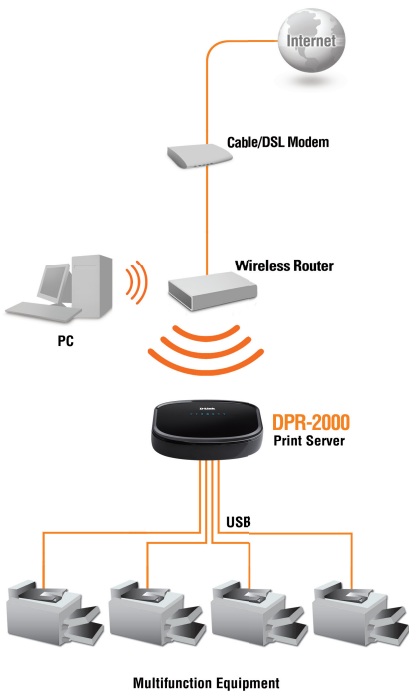

WHAT THIS PRODUCT DOES

The DPR-2000 Multi-port Wireless G Print Server is a versatile print server ideal for office, school and business deployments. Providing four high-speed USB printer connections from a single device and supporting the scan, fax and print functions of multifunction equipment, the DPR-2000 provide you the easiest and most cost-effective way to share your printers and equipment across a wired or wireless network.

FEATURES

- 4 USB 2.0 printer ports
- Built-in wireless 802.11g interface with WPS (Wi-Fi Protected Setup) support
- 10/100BASE-TX Ethernet port
- Supports Internet Printing Protocol (IPP) for remote printing over the Internet
- Supports a wide range of printers including GDI
- Supports scan and fax functions of multifunction equipment
- Supports TCP/IP, LPR, RAW, IPP

YOUR NETWORK SETUP

TECHNICAL SPECIFICATIONS

INTERFACE STANDARDS

- USB 2.0
- IEEE 802.3, IEEE 802.3u Ethernet
- IEEE 802.11b/g wireless LAN

DEVICE INTERFACES

- 4 USB 2.0 ports
- 802.11b/g wireless LAN
- 1 10/100BASE-TX Ethernet LAN port

WIRELESS FREQUENCY RANGE

- 2.4GHz to 2.5GHz

WIRELESS ANTENNA TYPE

- PIFA antenna

WIRELESS SECURITY

- 64/128 bit WEP
- WPA/WPA2 (Wi-Fi Protected Access)
- WPS support (Wi-Fi Protected Setup)

DEVICE MANAGEMENT

- Web-based management through Internet Explorer v6 or later; or other Java-enabled browsers
- Print Server setup and management program running under Windows

DIAGNOSTIC LEDs

- Power
- Ethernet
- USB (4 LEDs)
- Wireless

POWER INPUT

- 5.0V DC/3A (through external power adapter)

OS SUPPORT

- Windows Vista/XP/2000/NT4/ME/98SE/95
- Apple Mac OS 9.x to MAC OS X 10.4.x
- Linux
- Unix lpr/lpd (HP-UX, SunOS, Solaris, SCO, UnixWare, IBM AIX)
- NetWare 5.x NDPS LPR Remote Printing

OPERATING TEMPERATURE

- 0° to 40°C (32° to 104°F)

STORAGE TEMPERATURE

- -25° to 55°C (-13° to 131°F)

HUMIDITY

- 5% to 95% OPENATING

DIMENSIONS

- 135 (W) x 27 (H) x 97 (D) mm (5.31 x 1.06 x 3.82 inches)

CERTIFICATIONS

- FCC Class B
- CE
- C-Tick
- IC
- CSA

PRINTER COMPATIBILITY LIST

- CANON: 865R, 9601, LBP3200, PIXMA MP130, PIXMA MP370, PIXMA MP450, PIXMA MP500, PIXMA MP600, PIXMA MP760, PIXMA MP780, PIXMA MP830, PIXMA MP950, S400, FJ890, IP 1000, IP 8500
- DELL: A920, A940
- EPSON: 480SXU, C45, C63, C1100, CX1500, CX3810, CX4100, CX4800, CX5100, CX5900, CX7800, EBL-6200L, LP-1300, PM-800DC, PM-940C, RX-630, R310, R800
- HP: 960C, 1500L, 1600, 2600N, 2605, CM 1015, 3745, 3845, 3930, 5160, 5740, 6540, 6840, D1330, D2360, F380, 1012, 1020, 1022, 1160, 2200D, 3015, 3050, M1005, 4110, 4255, 5510, 5610, 6110, 6210, 6310, 7210, 7310, 7410, C6180, K850, 1215, 2610, 2710, 3210, 3310, 335, 375, 385, 422, 425, 428, 475, 7260, 7550, 7850, 7960, 8050, 8250, 8450, 8750, C4385, C5280, C6180, D5160, D5180, D7160, 7360,
- PSC 1210, PSC 1315, PSC 1350, PSC 1410, PSC 1507, PSC 1510, PSC 1600, PSC 1610, PSC 2210, PSC 2355, PSC 750
- KYOCERA: FS-3820N
- LEXMARK: E232, X1185, X1195, X4550, X6200, X7170, X8350, Z33, Z53, Z818, X4270, X5150, X2350, X3350
- OKI: OKI-C5400N
- SAMSUNG: M-1710, SCX-4200

D-Link Corporation