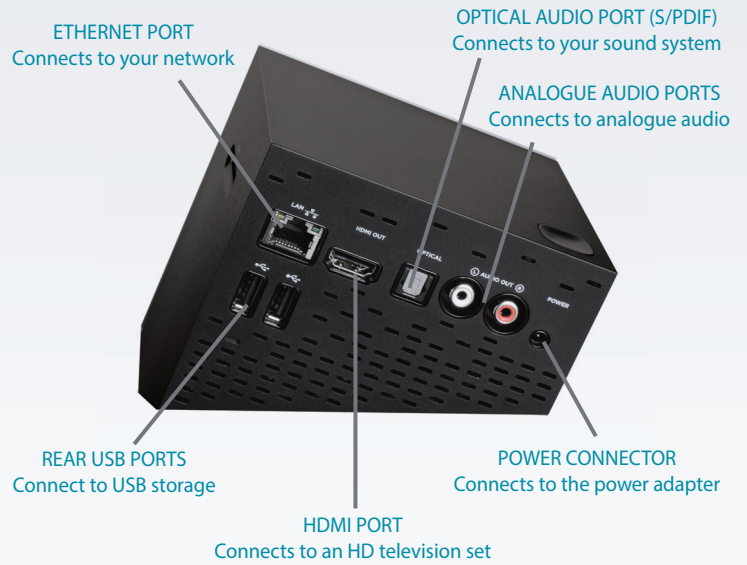

Front Panel

Rear Panel

Remote Control