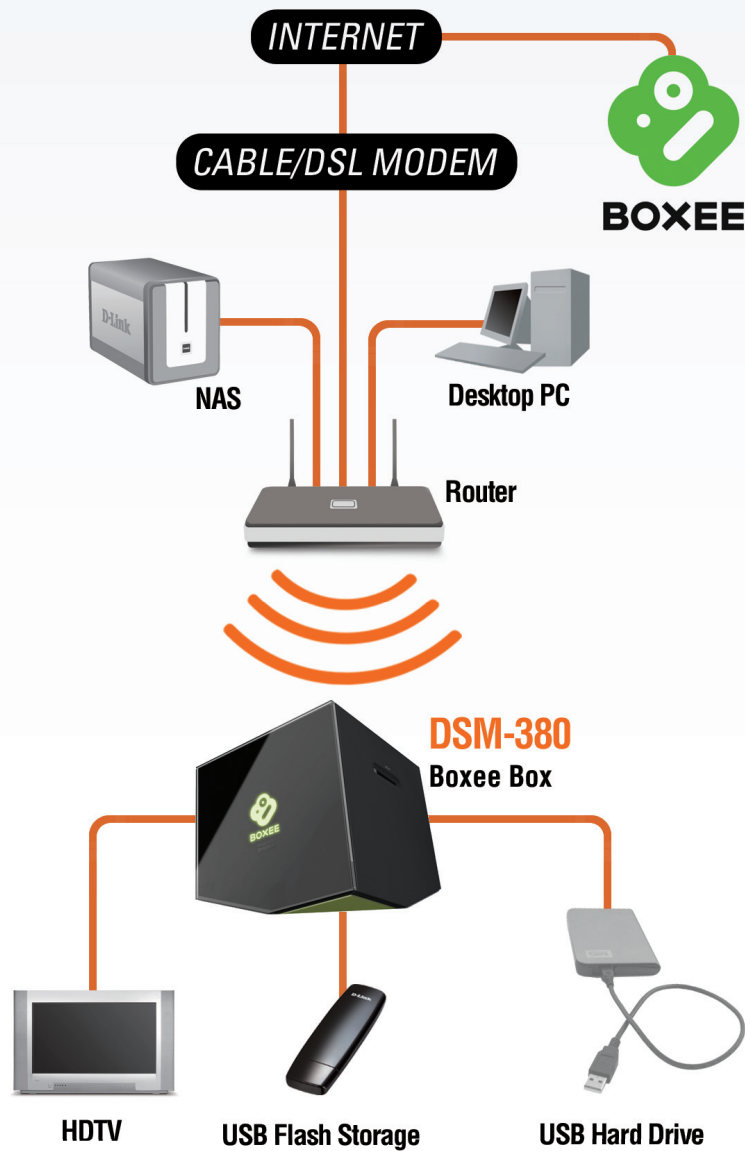

Give Your Media Collection a New Life

If you have your own collection of downloaded multimedia content, Boxee will automatically sort and present it in media library complete with cover artwork, optional subtitles, and synopses. Just connect an external hard drive or flash storage drive via USB, or share media files from your computer over your home network. Move your HD media from your monitor to your living room and enjoy watching your movies in Full HD 1080p resolution.

Easy to Set up and Easier to Use

Wireless N support and an easy-to-connect HDMI interface help to eliminate the typical jumble of unsightly cables. Just plug in the power, connect it to your TV, and the Boxee Box is ready to go. Boxee's famous 10-foot interface, specially designed for HDTV screens, makes it easy to control your Boxee experience from the comfort of your couch. Effortlessly browse the web and enter text using the QWERTY keyboard on the back of the remote.

Your Network Setup