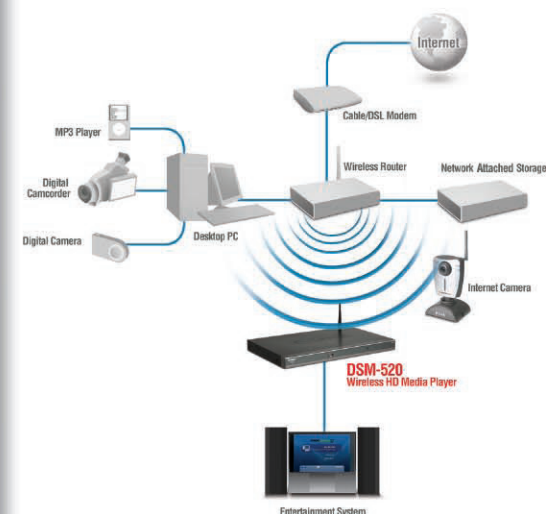

Wireless HD Media Player

SPECIFICATIONS

Standards

- 802.11g
- 802.11b
- INMPR Compliant
- TCP/IP
- UPnP AV 1.0
- USB 2.0

Media Streaming Protocol

- HTTP

Network

- 802.11g Wireless
- 802.11b Wireless
- Wired LAN: 10/100Mbps Ethernet
- DHCP or Static IP Address

Wireless Security:

- WPA-PSK Encryption
- Hardware-based WEP (Wired Equivalent Privacy)
- Up to 128-bit Encryption

Antenna

- Type: 2.4 GHz Swivel-Type
- Frequency: 2.4GHz to 2.5 GHz
- Impedance: 50 Ohms
- Gain: 2 dBi

Supported Audio Formats

- MP3
- WAV
- WMA
- Ogg Vorbis
- AIFF

Supported Image Formats

- JPEG
- TIFF
- BMP
- JPEG2000
- PNG
- GIF

Supported Video Formats

- WMV9
- MPEG 4
- MPEG 1
- Xvid
- MPEG 2
- AVI (MPEG-4Layer Only)

Audio Playlist Formats

- M3U
- PLS

Supported Subtitle Format

- SRT

Outputs

- HDMI (High-Definition Multimedia Interface)
- Coax Digital Audio
- Optical Digital Audio
- Composite Audio and Video
- S-Video
- SCART Interface (for Europe)

Power

- Power Source: 100-240VAC 50/60Hz 0.5A
- Power Consumption: 10W

Temperature

- Operating: 0°C to 45°C
- Storage: -25°C to 55°C

Humidity

- 10% to 95% (Non-Condensing)

Certifications

- FCC
- CSA
- CE

Dimensions

- L= 425 mm (16.75 inches)
- W=286 mm (11.25 inches)
- H= 38 mm (1.5 inches)

Weight

- 2.5 kg (5.5 lbs)

The DSM-520 MediaLounge™ Wireless HD Media Player is the ultimate addition to your home entertainment center. Stream media from your computer to your HDTV and surround sound system.

Supported Streaming Media Formats¹

Audio Formats	Photo Formats	Video Formats
MP3 (Up to 320kbps) WAV & AIFF (PCM only) WMA Ogg Vorbis	JPEG (Grayscale, RGB, YCbCr only) JPEG 2000 BMP (Non-compressed) PNG TIFF (RGB only) GIF	WMV9 MPEG 1 MPEG 2 MPEG 4² XVID with MP3 or PCM AVI (MPEG-4 layer only)

RRK2004110167-1