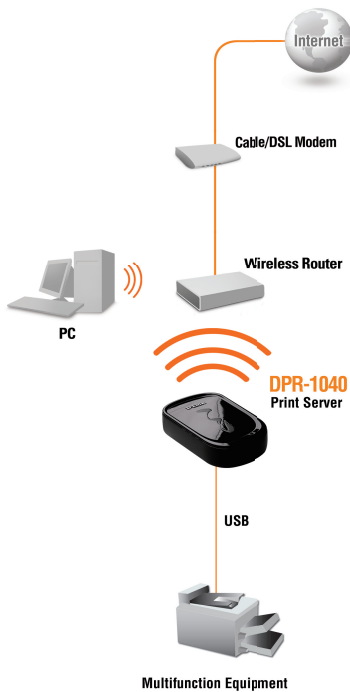

WHAT THIS PRODUCT DOES

The DPR-1040 Wireless USB Print Server is a versatile print server ideal for use at the office, school or business. Supporting scan, fax, and print functions, the DPR-1040 can provide an easy and cost-effective way to share your printer over a network.

FEATURES

- + Wireless 802.11g with WPS (Wi-Fi Protected Setup)
- + 1 USB 2.0 port for your printer
- + 1 10/100BASE-TX Ethernet port
- + Supports Internet Printing Protocol (IPP) for remote printing
- + Supports a wide range of printers including GDI
- + Supports scan and fax functions of multifunction equipment
- + Supports TCP/IP, LPR, RAW, IPP

YOUR NETWORK SETUP

TECHNICAL SPECIFICATIONS

STANDARDS

- + IEEE 802.3
- + IEEE 802.3u
- + USB 2.0
- + IEEE 802.11b
- + IEEE 802.11g

DEVICE INTERFACES

- + 802.11b/g wireless LAN
- + 1 USB 2.0 port
- + 1 10/100BASE-TX Ethernet LAN port

WIRELESS FREQUENCY RANGE

2.4GHz to 2.5GHz

WIRELESS ANTENNA

Embedded antenna

WIRELESS SECURITY

- + 64/128 bit WEP
- + WPA/WPA2 (Wi-Fi Protected Access)
- + WPS support (Wi-Fi Protected Setup)

DEVICE MANAGEMENT

- + Through Internet Explorer v6 or later; or other Java-enabled browsers
- + DHCP server and client
- + Print Server Administration program running under Windows

DIAGNOSTIC LEDS

- + Power
- + Ethernet
- + USB
- + Wireless
- + WPS

POWER INPUT

5.0V DC/1.2A (Through external power adapter)

OS SUPPORT

- + Windows Vista/XP/2000/NT4/ME/98SE/95
- + MAC OS X 10.4.x
- + Linux
- + UNIX Ipr/lpd (HP-UX, SunOS, Solaris, SCO, UnixWare, IBM AIX)
- + NetWare 5.x NDPS LPR Remote Printing

OPERATING TEMPERATURE

0° to 40°C (32° to 104°F)

STORAGE TEMPERATURE

-25° to 55°C (-13° to 131°F)

HUMIDITY

5% to 95% non-condensing

DIMENSIONS

58.1(W) x 26.5(H) x 90(D)mm (2.28 x 1.04 x 3.54 inches)

WEIGHT

82g (2.88oz)

CERTIFICATIONS

- + FCC Class B
- + CE
- + C-Tick
- + IC
- + CSA

PRINTER COMPATIBILITY LIST

- + CANON: 865R, 960I, LBP3200, PIXMA MP130, PIXMA MP370, PIXMA MP450, PIXMA MP500, PIXMA MP600, PIXMA MP760, PIXMA MP780, PIXMA MP830, PIXMA MP950, S400, FJ890, IP 1000, IP 8500.
- + DELL: A920, A940.
- + EPSON: 480SXU, C45, C63, C1100, CX1500, CX3810, CX4100, CX4800, CX5100, CX5900, CX7800, EBL-6200L, LP-1300, PM-800DC, PM-940C, RX-630, R310, R800.
- + HP: 960C, 1500L, 1600, 2600N, 2605, CM 1015, 3745, 3845, 3930, 5160, 5740, 6540, 6840, D1330, D2360, F380, 1012, 1020, 1022, 1160, 2200D, 3015, 3050, M1005, 4110, 4255, 5510, 5610, 6110, 6210, 6310, 7210, 7310, 7410, C6180, K850, 1215, 2610, 2710, 3210, 3310, 335, 375, 385, 422, 425, 428, 475, 7260, 7550, 7850, 7960, 8050, 8250, 8450, 8750, C4385, C5280, C6180, D5160, D5180, D7160, D7360, PSC 1210, PSC 1315, PSC 1350, PSC 1410, PSC 1507, PSC 1510, PSC 1600, PSC 1610, PSC 2210, PSC 2355, PSC 750.
- + KYOCERA: FS-3820N
- + LEXMARK: E232, X1185, X1195, X4550, X6200, X7170, X8350, Z33, Z53, Z818, X4270, X5150, X2350, X3350.
- + OKI: OKI-C5400N
- + SAMSUNG: M-1710, SCX-4200

D-Link Corporation
No. 289 Xinhui 3rd Road, Neihu, Taipei 114, Taiwan
Specifications are subject to change without notice.
D-Link is a registered trademark of D-Link Corporation and its overseas subsidiaries.
All other trademarks belong to their respective owners.
©2008 D-Link Corporation. All rights reserved.
Release 01 (November 2008)