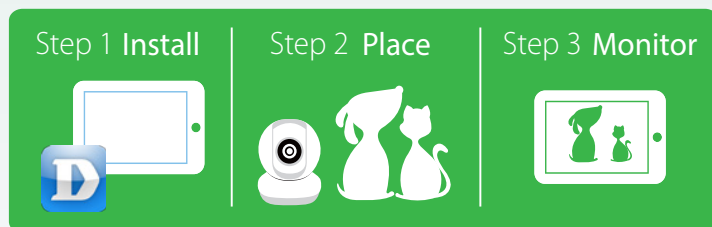

It's perfect for use in the home, or even when you're away; it's mydlink-enabled, which means that you can access your camera remotely over the Internet on your PC or mobile device. Check on your pet whilst you are away from home, or check on the day's events by playing back videos recorded on the included 16GB microSD card.

Take snapshots & videos directly to your mobile device

16GB microSD card for auto-recording

Pan/Tilt for Corner to Corner Coverage

The EyeOn Pet Monitor HD 360 can pivot up, down, left, and right at your command, giving you the ability to watch over a large room effortlessly. Whisper quiet motors let you move the camera's view without disturbing your pet.

Perfectly Portable for Instant Monitoring Anywhere

You can take the EyeOn Pet Monitor HD 360 with you when travelling with your pet, even when there is no available Internet connection. Just connect your mobile device to the EyeOn Pet Monitor HD 360's wireless network for instant local monitoring, making it perfect for holidays or just visiting friends. You can even connect it to an external USB battery¹ for total portability!

Super Simple to Setup