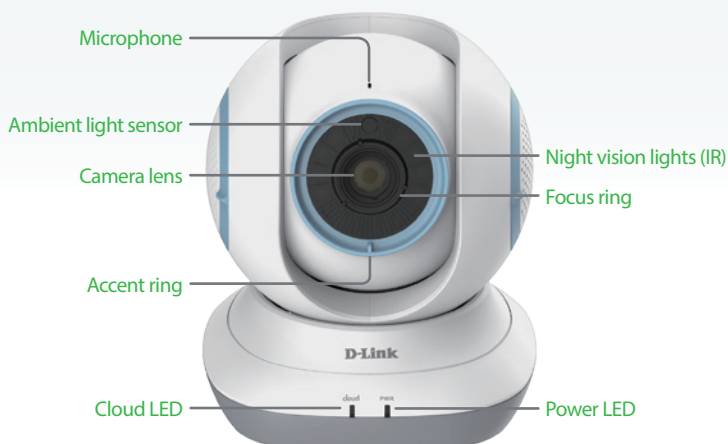

It's perfect for use in the home, or even when you're away; it's mydlink-enabled, which means that you can access your camera remotely over the Internet on your PC or mobile device. Check on your pet whilst you are away from home, or check on the day's events by playing back videos recorded on the included 16GB microSD card.

Take snapshots & videos directly to your mobile device

16GB microSD card for auto-recording

Pan/Tilt for Corner to Corner Coverage

The EyeOn Pet Monitor HD 360 can pivot up, down, left, and right at your command, giving you the ability to watch over a large room effortlessly. Whisper quiet motors let you move the camera's view without disturbing your pet.

Perfectly Portable for Instant Monitoring Anywhere

You can take the EyeOn Pet Monitor HD 360 with you when travelling with your pet, even when there is no available Internet connection. Just connect your mobile device to the EyeOn Pet Monitor HD 360's wireless network for instant local monitoring, making it perfect for holidays or just visiting friends. You can even connect it to an external USB battery¹ for total portability!

Super Simple to Setup

Perfect for viewing on multiple devices

Monitor using your smartphone, tablet or computer²

mydlink™-Enabled

Connecting a video monitor to your network and accessing it has traditionally required complex configuration. mydlink makes it easy to access your EyeOn Pet Monitor HD 360 from wherever you are, whenever it's convenient for you. Just download the free mydlink Lite app for your smartphone or tablet and you can quickly and easily setup and view your EyeOn Pet Monitor HD 360 from anywhere with a wireless or 4G LTE/3G connection. You can also log onto the secure mydlink web portal on your computer, so you can keep an eye on what matters most.