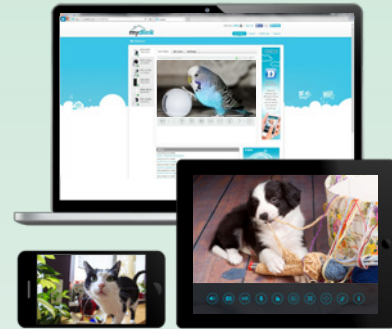

Perfect for viewing on multiple devices