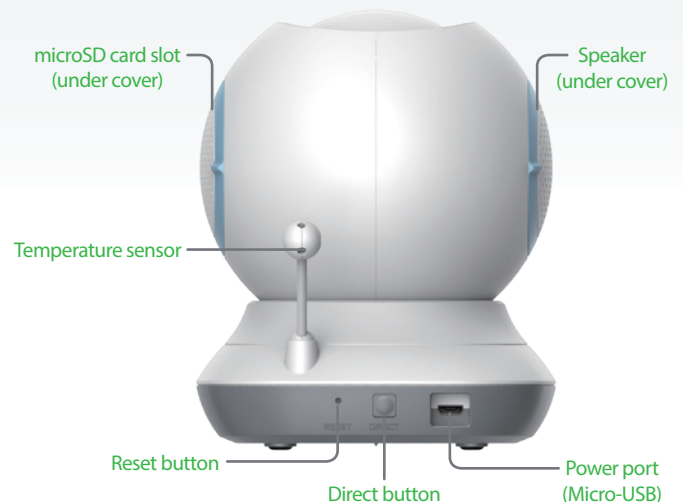

### Pan/Tilt for Corner to Corner Coverage

The EyeOn Pet Monitor HD 360 can pivot up, down, left, and right at your command, giving you the ability to watch over a large room effortlessly. Whisper quiet motors let you move the camera's view without disturbing your pet.

### mydlink™-Enabled

Connecting a video monitor to your network and accessing it has traditionally required complex configuration. mydlink makes it easy to access your EyeOn Pet Monitor HD 360 from wherever you are, whenever it's convenient for you. Just download the free mydlink Lite app for your smartphone or tablet and you can quickly and easily setup and view your EyeOn Pet Monitor HD 360 from anywhere with a wireless or 4G LTE/3G connection. You can also log onto the secure mydlink web portal on your computer, so you can keep an eye on what matters most.

### mydlink™ Lite App

**Front View**

**Back View**