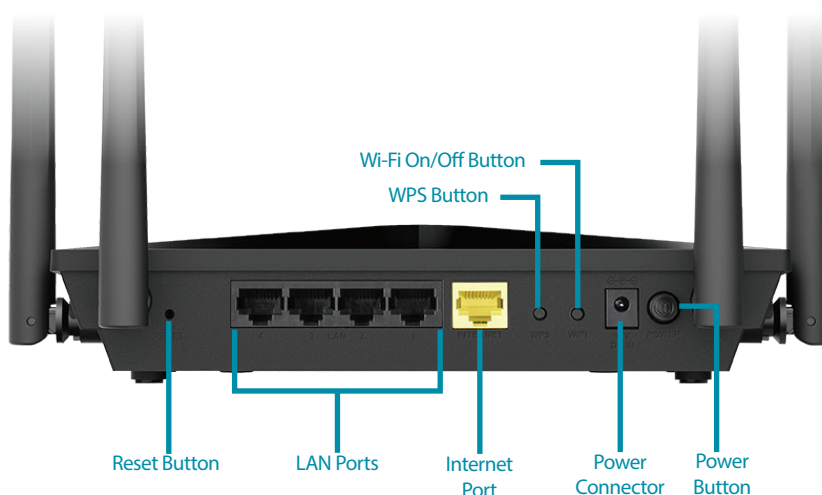

Hassle-Free D-Link Smart Connect Technology

Ever since the introduction of 5 GHz wireless technology, users have had to blindly guess whether the 5 GHz or 2.4 GHz band would provide them with the best networking experience. D-Link's Smart Connect Technology eliminates this confusion by automatically switching devices to the optimal band. Simply initiate a connection to the DIR-853 and its advanced algorithms will determine the best network for your device to connect to, ensuring a faster, more reliable, and hassle-free experience for your colleagues, friends, and family.

Easy to Set Up and Manage

Sharing your Internet connection doesn't have to be a complicated process; just download the free D-Link Wi-Fi app for your mobile device and follow the on-screen step-by-step instructions to set up your DIR-853. You also have the option to use a web browser to access the setup wizard and manage your router. Support for industry-standard Wi-Fi Protected Setup (WPS) lets you create encrypted connections to new devices by pressing a button. In addition, access control features allow you to restrict access to your network giving you greater control over network users.

File Sharing Right at Your Fingertips

The DIR-853 lets you connect a USB storage device and instantly share documents, movies, pictures, and music. Put your music library on a USB drive and share it with your entire home. Show photos on the living room TV while your family watches a movie on their computer. Support for UPnP and DLNA protocols lets you discover network devices so you can stream media to multiple devices easily, or save them to your device for offline playback. The intuitive interface lets anyone immediately connect to a variety of entertainment options stored on your own storage device.