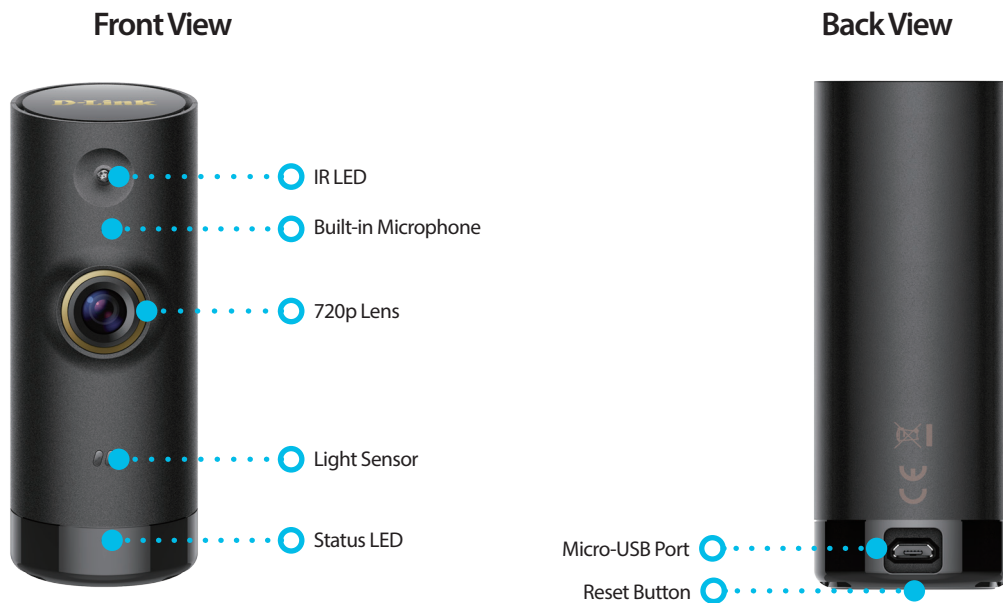

Anytime, Anywhere Access with mydlink™ Cloud Recording

Enhanced with mydlink™ cloud recording support, the DCS-P6000LH makes it easy and convenient for you to look after your family and check up on your home or office. With a mydlink™ cloud recording subscription, you can have peace of mind with your video recordings sent automatically to a cloud server. Play back recordings from the cloud or download video clips to your mobile device from anywhere, anytime through the Internet. Access real-time live views of your cameras using the mydlink™ mobile app and set automated schedules via your mobile device, no matter where you are.

Product Images

Technical Specifications

Camera		
Hardware Profile	• 1/4" progressive CMOS sensor • Minimum illumination: • B/W (Night Mode), IR LEDs on: 0 lux • Minimum object distance: 50 cm • Lens focal length: 2.39 mm • Aperture: F2.4 • 5 m (16 ft) IR illumination distance	• Angle of view (16:9): • Horizontal: 112° • Vertical: 54° • Diagonal: 120° • Built-in Infrared-Cut Removable (ICR) Filter • Built-in microphone
Image Features	• Time stamp and text overlays • Configurable sound detection level	• Configurable motion detection windows
Video Compression	• H.264 format compression	• JPEG for still images
Video Resolution	• 720p (1280 x 720) at up to 30 fps	
Audio Support	• MPEG-2 AAC LC	
Network		
Connectivity	• 802.11n/g/b wireless with WPA/WPA2 encryption • Operates on 2.4 GHz band • Bluetooth 4.0	• Single-band 1T1R mode supports a maximum data rate of 72.2 Mbps (PHY rate) using 20 MHz bandwidth³